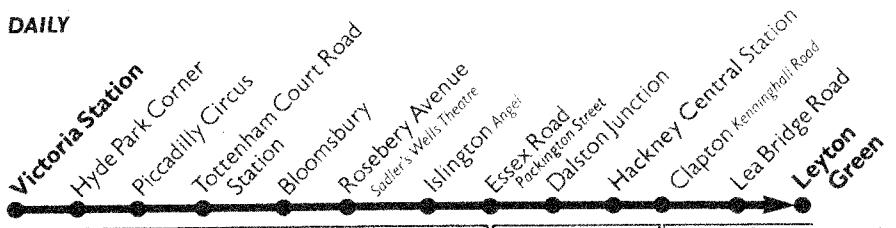

Additional bus, Saturdays: Leyton Green to Victoria Station at 18:50.

Sundays (and National Public Holidays)

NOTE Between Hackney Central Station and Victoria Station extra buses provide a service every 10 minutes after 10:00.

Additional buses, Sundays: Leyton Green to Victoria Station at 11:28, 14:48 and 17:48.

A - Continues to Tottenham Court Road Station.

F - Continues to Millndam Park St. Pauls Church.

Mondays to Fridays

NOTE Between Victoria Station and Clapton Kenninghall Road extra buses provide a service every 3-6 minutes during peak hours.

Table of bus timetables for Monday to Friday. Columns include station names and departure times. Includes notes about extra services between Victoria Station and Clapton Kenninghall Road.

Saturdays

NOTE Between Victoria Station and Clapton Kenninghall Road extra buses provide a service as follows: Victoria Station to Hackney Central Station 5-8 minutes (10 before 09:30 and evenings); Hackney Central Station to Clapton Kenninghall Road 7-8 minutes during shopping hours.

Additional buses, Sundays: Victoria Station to Leyton Green at 14:14, 17:14, 17:34 and 18:14.

A - Starts from Tottenham Court Road Station. B - Starts from Bloomsbury Bloomsbury Way. E - Starts from Midway Park St Pauls Church