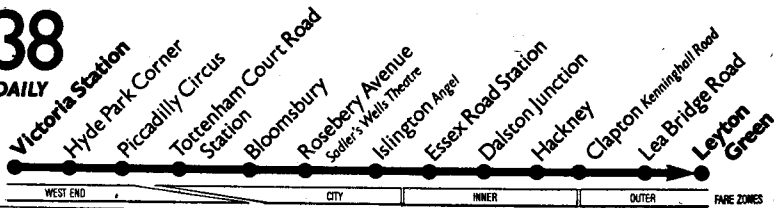

B-Continues to Tottenham Court Road Station. E-Individual early journey.

38

DAILY

Mondays to Fridays

	First Buses				Last Bus
Victoria Station	0644	0017 Buses run at the
Hyde Park Corner	0647	0020 following intervals:
Piccadilly Circus	C	B	0638	0650	0025 Victoria to Clapton
Southampton Row, Bl'bury Sq.	0607	0620	0647	0657	0034 3-6 minutes(10 even
Islington, Angel	0614	0627	0654	0704	0044 ings), Clapton to
Dalston Junction	0623	0636	0703	0713	0054 Leyton Green 12
Hackney Central Station	0627	0640	0707	0717	0058 minutes(6-7 peaks,
Clapton, Kenninghall Road	0633	0646	0713	0723	0104 20 evenings).
Leyton, Bakers Arms	0641	0654	0721	0731	0112
Leyton Green	0643	0656	0723	0733	0114

Saturdays

	First Buses				Last Bus
Victoria Station	0646		0017 Buses run at the follow-
Hyde Park Corner	E	...	0649		0020 ing intervals:Victoria to
Piccadilly Circus	C	C	0652		0025 Dalston Junction 5-6 mins.
Southampton Row, Bl'bury Sq.	0608	0638	0658		0035 (10 before 0930 and eves.)
Islington, Angel	0615	0645	0705		0045 Dalston Junction to Hack-
Dalston Junction	0623	0653	0713		0055 ney 7-10 mins., Hackney to
Hackney Central Station	0627	0657	0717		0059 Clapton 7-8 mins.(20 be-
Clapton, Kenninghall Road	0633	0703	0723		0105 fore 1000 and eves.), Clap-
Leyton, Bakers Arms	0641	0711	0731		0113 ton to Leyton Green 11-12
Leyton Green	0643	0713	0733		0115 mins.(20 before 1000 and
					evenings).

B-Starts from Tottenham Court Road Station. C-Starts from Bloomsbury, Bloomsbury Way. E-Individual early journey.