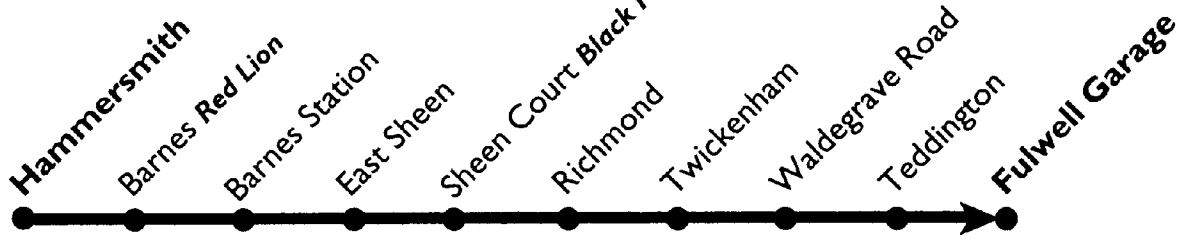

Starting
9th May
1992

ZONE 2	ZONE 3	ZONE 4(5,6)

Mondays to Fridays

Hammersmith Bdy. Butterwick Ⓢ	0614	0634	0654	0706	0716	0726		1450	1500	1510		1839	1851	1903	1915	1927
Barnes Red Lion	0620	0640	0700	0712	0722	0732	Then	1457	1507	1517	Then	1847	1859	1911	1923	1935
Barnes Common Roehampton Lane	0622	0642	0702	0714	0724	0736	about	1501	1511	1521	about	1851	1903	1915	1927	1939
East Sheen Sheen Lane	0627	0647	0707	0719	0729	0741	every	1506	1516	1526	every	1856	1908	1920	1932	1944
Richmond Wakefield Road	0634	0654	0714	0726	0738	0752	7 - 10	1515	1525	1535	7 - 10	1904	1916	1928	1940	1952
Twickenham King Street	0641	0701	0721	0733	0747	0801	minutes	1524	1537	1550	minutes	1916	1928	1940	1952	2004
Teddington Broad Street	0646	0706	0726	0739	0753	0807	until	1530	1543	1556	until	1922	1934	1946	1958	2009
Fulwell Bus Garage	0650	0710	0730	0745	0759	0813		1536	1549	1602		1927	1939	1951	2003	2013

Hammersmith Bdy. Butterwick Ⓢ	1941	1956	2011	2026	2041	2056		0016								
Barnes Red Lion	1949	2004	2017	2032	2047	2102	Then	0022								
Barnes Common Roehampton Lane	1953	2006	2019	2034	2049	2104	every	0024								
East Sheen Sheen Lane	1958	2011	2024	2039	2054	2109	20	0029								
Richmond Wakefield Road	2006	2018	2031	2046	2101	2116	minutes	0036								
Twickenham King Street	2013	2025	2038	2053	2108	2123	until	0043								
Teddington Broad Street	2018	2030	2043	2058	2113	2128		0048								
Fulwell Bus Garage	2022	2034	2047	2102	2117	2132		0052								

Saturdays

Hammersmith Bdy. Butterwick Ⓢ	0614		0814	0834	0854	0914	0934	0950	1000		1820	1832	1844	1856	1911	1926
Barnes Red Lion	0620	Then	0820	0840	0900	0921	0941	0957	1007	Then	1827	1839	1851	1903	1918	1933
Barnes Common Roehampton Lane	0622	every	0822	0842	0902	0923	0943	0959	1009	about	1829	1841	1853	1905	1920	1935
East Sheen Sheen Lane	0627	20	0827	0847	0908	0929	0949	1005	1017	every	1835	1847	1859	1911	1926	1941
Richmond Wakefield Road	0634	minutes	0834	0854	0916	0937	0959	1017	1029	7 - 10	1843	1855	1907	1919	1934	1949
Twickenham King Street	0641	until	0841	0901	0923	0944	1006	1029	1041	minutes	1850	1902	1914	1926	1941	1956
Teddington Broad Street	0646		0846	0907	0929	0950	1013	1036	1048	until	1856	1908	1920	1932	1947	2002
Fulwell Bus Garage	0650		0850	0912	0934	0955	1018	1041	1053		1901	1913	1925	1937	1952	2006

Hammersmith Bdy. Butterwick Ⓢ	1941	1956	2016		0016											
Barnes Red Lion	1948	2003	2022	Then	0022											
Barnes Common Roehampton Lane	1950	2005	2024	every	0024											
East Sheen Sheen Lane	1956	2010	2029	20	0029											
Richmond Wakefield Road	2004	2017	2036	minutes	0036											
Twickenham King Street	2011	2024	2043	until	0043											
Teddington Broad Street	2017	2030	2049		0049											
Fulwell Bus Garage	2021	2034	2053		0053											

Sundays and Public Holidays