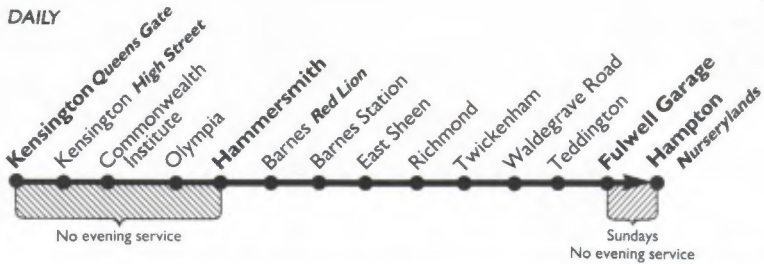

Mondays to Fridays

Kensington Queens Gate	0602	0632	0652	0707	0725	0740	0755	0810	0823	0841	0849	0902
Kensington Church	0606	0636	0656	0711	0730	0745	0800	0815	0828	0846	0854	0907
Hammersmith Bdy. Buttenwick	0614	0644	0704	0719	0731	0740	0747	0802	0810	0817	0825	0838
Barnes Red Lion	0622	0652	0712	0727	0742	0751	0758	0806	0813	0821	0828	0836
Barnes Common Red Rover	0624	0654	0714	0729	0744	0753	0800	0808	0815	0823	0830	0838
East Sheen Sheen Lane	0629	0659	0719	0734	0751	0800	0807	0815	0822	0830	0837	0845
Richmond Bus Station	0636	0706	0726	0745	0802	0811	0818	0826	0833	0841	0848	0856
Twickenham King Street	0642	0712	0732	0751	0808	B 0824	B 0834	B 0841	B 0848	B 0905	B 0924	B 0941
Teddington Post Office	0647	0717	0737	0756	0813	0829	0844	0859	0906	0920	0929	0945
Fulwell Bus Garage	0652	0722	0744	0803	0820	0836	0851	0906	0920	0936	0955	1002

Saturdays

Kensington Queens Gate	0602	0632	0702	0732	0752	0812	0832	0852	0912	0932	0952	1012	1032
Kensington Church	0606	0636	0706	0736	0756	0816	0836	0856	0916	0936	0956	1016	1036
Hammersmith Bdy. Buttenwick	0614	0644	0714	0744	0804	0824	0844	0904	0925	0935	0945	1000	1020
Barnes Red Lion	0622	0652	0722	0752	0812	0832	0852	0912	0933	0943	0953	1002	1022
Barnes Common Red Rover	0624	0654	0724	0754	0814	0834	0854	0914	0935	0945	0955	1004	1024
East Sheen Sheen Lane	0629	0659	0729	0759	0819	0839	0859	0921	0942	0952	1002	1022	1042
Richmond Bus Station	0636	0706	0736	0806	0826	0846	0908	0931	0952	1002	1015	1025	1035
Twickenham King Street	0642	0712	0742	0812	0832	0852	0915	0938	0959	1013	1026	1036	1046
Teddington Post Office	0646	0716	0746	0816	0836	0856	0920	0943	1004	1019	1032	1042	1052
Fulwell Bus Garage	0651	0721	0751	0821	0841	0902	0926	0949	1010	1025	1038	1048	1058

Sundays and Public Holidays

Kensington Queens Gate	0722	0752	0812	0832	0852	0912	0932	0952	1012	1032	1052	1112	1126	1139	1152	1205
Kensington Church	0726	0756	0816	0836	0856	0916	0936	0956	1016	1036	1056	1116	1130	1143	1156	1211
Hammersmith Bdy. Buttenwick	0734	0804	0824	0845	0905	0925	0945	1005	1025	1045	1105	1125	1139	1153	1207	1222
Barnes Red Lion	0742	0812	0832	0853	0913	0933	0953	1013	1033	1053	1113	1133	1147	1201	1217	1232
Barnes Common Red Rover	0744	0814	0834	0855	0915	0935	0955	1015	1035	1055	1115	1135	1149	1203	1219	1234
East Sheen Sheen Lane	0749	0819	0839	0900	0920	0940	0960	1020	1040	1100	1120	1140	1156	1211	1226	1241
Richmond Bus Station	0756	0826	0846	0907	0927	0947	1007	1027	1047	1107	1127	1147	1205	1220	1235	1250
Twickenham King Street	0732	0802	0822	0852	0914	0934	0954	1014	1034	1054	1114	1134	1154	1213	1228	1243
Teddington Post Office	0736	0806	0826	0856	0918	0938	0958	1018	1038	1058	1118	1138	1158	1218	1233	1248
Fulwell Bus Garage	0741	0811	0834	0841	0901	0923	0943	1003	1023	1043	1103	1123	1143	1203	1218	1308