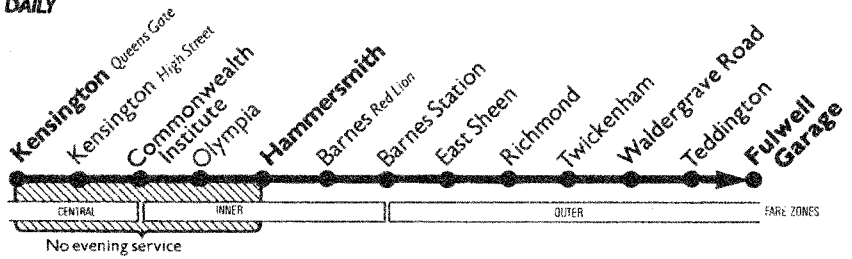

Additional bus, Sundays:

Fulwell Garage to Richmond Bus Station at 1213.

A - Continues to Richmond Bus Station.

B - Starts from Twickenham Albany.

D - Continues to Richmond Station.

V - Starts from Richmond Station and runs via Lower Mortlake Road and Clifford Avenue.