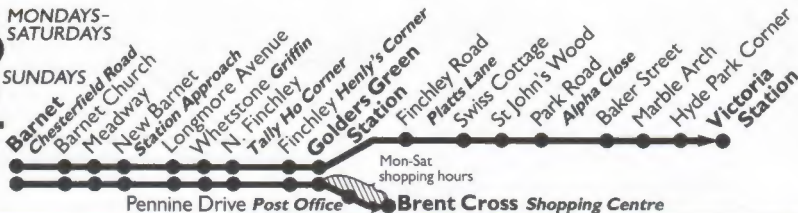

26 MONDAYS-SATURDAYS
82 SUNDAYS

Mondays to Fridays

Barnet Chesterfield Road	.....	.....	.....	0633	.....	0647	0650	.....	0704	0717	0730	0750	0810	0831	0851	0901	0912	0923	
Barnet Church	.....	.....	.....	A	.....	0641	0655	0658	.....	0712	0725	0741	0801	0821	0842	0902	0912	0923	0934
New Barnet Station Approach	0535	.....	.....	0648	.....	0702	0705	.....	0719	0732	0748	0808	0828	0849	0909	0919	0930	0941	
Whetstone Griffin	0544	.....	.....	0657	.....	0711	A	.....	0728	0742	0802	0822	0842	0903	0923	0933	0944	0955	
North Finchley Tolly Ho Corner	0548	0633	0649	0701	0705	0715	.....	0721	0732	0749	0809	0829	0849	0910	0930	0940	0950	1001	
Finchley Henlys Corner	.....	0640	0656	0708	0712	0722	.....	0728	0743	0800	0820	0840	0900	0921	0943	0953	1003	.....	
Golders Green Station	.....	0648	0704	0717	0720	0731	.....	0736	0753	0810	0830	0850	0910	0931	0953	1002	1013	.....	
Pennine Drive Post Office	.....	.....	.....	0724	.....	0739	.....	0801	0818	0838	0858	0918	0938	1000	.....	1020	.....	.....	
Brent Cross Shopping Centre	.....	.....	.....	0730	.....	0745	.....	0807	0824	0844	0904	0924	0946	1008	.....	1028	.....	.....	

Saturdays

Barnet Chesterfield Road	.....	.....	.....	0648	0718	0748	0818	.....	0848	.....	0916	.....	0932	.....	1717	1732	1747	1800
Barnet Church	.....	.....	.....	0656	0726	0756	0826	.....	0856	.....	0924	.....	0941	.....	1726	1741	1756	1808
New Barnet Station Approach	0535	.....	.....	0703	0733	0803	0833	.....	0903	.....	0931	.....	0948	.....	Then 1743	1748	1803	1815
Whetstone Griffin	0544	.....	.....	0712	0742	0812	0842	.....	0912	.....	0940	.....	1000	.....	every 1735	1800	1815	1826
North Finchley Tolly Ho Corner	0548	0641	0711	0716	0746	0816	0846	0901	0916	0931	0941	0958	1006	15	1751	1806	1821	1830
Finchley Henlys Corner	.....	0648	0718	0723	0753	0823	0853	0908	0923	0938	0951	1005	1017	1017	1802	.....	1828	.....
Golders Green Station	.....	0656	0726	0732	0802	0832	0902	0917	0932	0947	1000	1015	1027	1027	1812	.....	1837	.....
Pennine Drive Post Office	.....	.....	.....	0739	0809	0839	0909	0924	0939	0954	1008	1023	1035	1035	1820	.....	1844	.....
Brent Cross Shopping Centre	.....	.....	.....	0745	0815	0845	0915	0930	0945	1000	1015	1030	1042	1042	1827	.....	1850	.....

A - Continues to or starts from New Barnet Station.

Bus 82

Sundays and Public Holidays