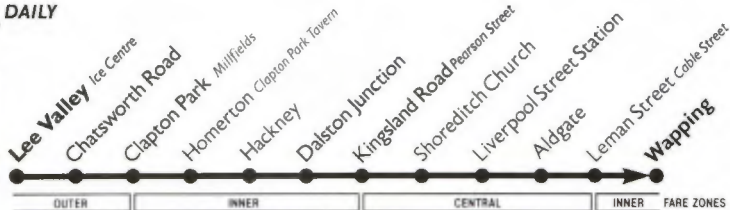

Please have your fare ready to **PAY THE DRIVER**

Mondays to Fridays

Lee Valley Ice Centre	06:33	06:48	07:03	07:11	07:21	07:36	07:51	08:06	08:21	08:36	08:51	09:06	09:25	09:47	09:50	10:07
Clapton Park Millfields	06:39	06:54	07:09	07:17	07:27	07:44	07:59	08:14	08:29	08:44	08:59	09:14	09:33	09:53	09:56	10:13
Homerton Clapton Park Tavern	06:09	06:29	06:44	06:59	07:14	07:22	07:36	07:51	08:06	08:21	08:36	08:51	09:06	09:21	09:40	10:00
Hackney Central Station	06:13	06:33	06:48	07:03	07:18	07:26	07:41	07:56	08:11	08:26	08:41	08:56	09:11	09:26	09:45	10:05
Dalston Junction	06:20	06:40	06:55	07:10	07:25	07:33	07:52	08:07	08:22	08:37	08:52	09:07	09:22	09:37	09:55	10:15
Shoreditch Church	06:25	06:45	07:00	07:15	07:30	07:43	07:58	08:13	08:28	08:43	08:58	09:13	09:28	09:43	10:01	10:41
Liverpool Street Station	06:23	06:47	07:02	07:17	07:32	07:45	08:00	08:15	08:30	08:45	09:00	09:15	09:30	09:45	10:03	10:43
Aldgate Station	06:30	06:50	07:05	07:20	07:35	07:49	08:04	08:19	08:34	08:49	09:04	09:19	09:34	09:49	10:07	10:47
Aldgate East Leman Street/Cable Street	06:33	06:53	07:08	07:23	07:38	07:53	08:08	08:23	08:38	08:53	09:08	09:23	09:38	09:53	10:11	10:51
Wapping Prusom Street	10:44							15:04	15:21	15:37	15:52	16:09	16:24	16:39		17:41
Lee Valley Ice Centre	10:27	10:47	Then at these minutes	07	24	44		15:07	15:24	15:40	15:55	16:12	16:27	16:42	16:57	17:12
Clapton Park Millfields	10:33	10:53	13	33	53		15:13	15:30	15:46	16:01	16:18	16:33	16:48	17:03	17:18	17:33
Homerton Clapton Park Tavern	10:40	11:00	20	40	00		15:20	15:37	15:53	16:08	16:23	16:38	16:53	17:08	17:23	17:38
Hackney Central Station	10:45	11:05	25	45	05	UNTIL	15:25	15:42	15:58	16:13	16:28	16:43	16:58	17:13	17:28	17:43
Dalston Junction	10:55	11:15	35	55	15		15:35	15:52	16:08	16:23	16:38	16:53	17:08	17:23	17:38	17:53
Shoreditch Church	11:01	11:21	41	01	21		15:41	15:58	16:14	16:29	16:44	16:59	17:14	17:29	17:44	17:59
Liverpool Street Station	11:03	11:23	43	03	23		15:43	16:00	16:16	16:31	16:46	17:01	17:16	17:31	17:46	18:01
Aldgate Station	11:07	11:27	47	07	27		15:47	16:04	16:19	16:34	16:49	17:04	17:19	17:34	17:49	18:04
Aldgate East Leman Street/Cable Street	11:11	11:31	51	11	31		15:51	16:08	16:23	16:38	16:53	17:08	17:23	17:38	17:53	18:08
Wapping Prusom Street	18:45	19:04	19:24	19:44		20:04		24	44	04	22:04		23:14	23:44		

Saturdays