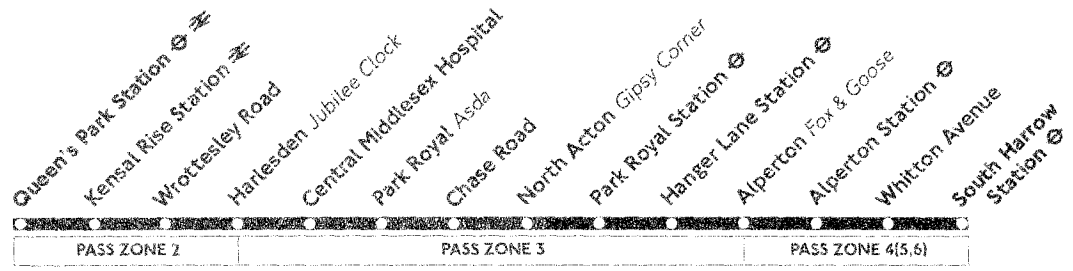

187

Queen's Park - Park Royal - South Harrow

Mondays to Saturdays

Mondays to Fridays