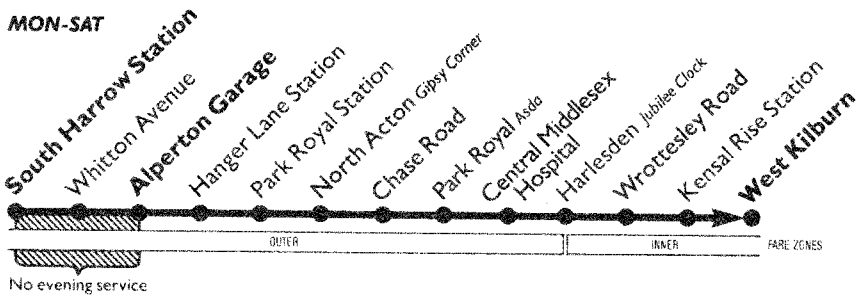

Pay as you enter bus, please have your fare ready.

Mondays to Fridays