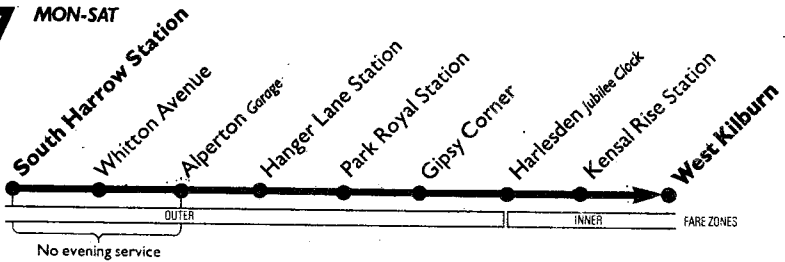

187 MON-SAT

Pay as you enter bus, please have your fare ready.

Mondays to Fridays

South Harrow Station	0643	0703	0723	0743	0803	0823	0843	0907	0934	0954	1004	1014
Greenford Road Whitton Avenue	0653	0713	0733	0753	0813	0833	0853	0917	0941	1001	1011	1021
Alperton Garage	A	A	A	A	A	A	A	A	A	A	A	A
Hanger Lane Station	0518	0538	0558	0618	0638	0658	0710	0730	0750	0810	0830	0850
North Acton Gipsy Corner	0523	0543	0603	0623	0643	0703	0719	0739	0759	0819	0839	0859
Harlesden Jubilee Clock	0531	0551	0611	0631	0651	0711	0728	0748	0808	0828	0848	0908
Kensal Rise Station	0541	0601	0621	0641	0701	0721	0740	0800	0820	0840	0900	0920
West Kilburn Clarendon Road	0545	0605	0625	0645	0705	0725	0745	0805	0825	0845	0905	0925
South Harrow Station	1034	Then	54	14	34	1434	1454	1514	1534	1554	1615	1637
Greenford Road Whitton Avenue	1044	at	17	21	41	1441	1501	1521	1541	1601	1622	1644
Alperton Garage	1049	these	09	29	49	1449	1509	1529	1549	1609	1630	1652
Hanger Lane Station	1055	minutes	15	35	55	UNTIL	1455	1515	1535	1555	1615	1636
North Acton Gipsy Corner	1100	past	20	40	00	1500	1520	1542	1602	1622	1643	1705
Harlesden Jubilee Clock	1110	each	30	50	10	1510	1530	1553	1613	1633	1654	1716
Kensal Rise Station	1121	hour	41	01	21	1521	1541	1604	1624	1644	1705	1727
West Kilburn Clarendon Road	1125		45	05	25	1525	1547	1610	1630	1650	1711	1733
South Harrow Station	1842	1858										
Greenford Road Whitton Avenue	1849	1905										
Alperton Garage	1856	1912	A	Then at	A	A	A					
Hanger Lane Station	1901	1917	1947	these	17	47	2317					
North Acton Gipsy Corner	1906	1922	1952	mins	22	52	UNTIL	2322				
Harlesden Jubilee Clock	1915	1930	2000	past	30	00	2330					
Kensal Rise Station	B	1940	2010	each	40	10	2340					
West Kilburn Clarendon Road	B	1944	2014	hour	44	14	2344					

Saturdays

South Harrow Station	0643	0713	0748	0818	0836	Then	56	16	36	1736	1806	1821	1836
Greenford Road Whitton Avenue	0650	0720	0755	0825	0843	at	03	23	43	1743	1813	1828	1843
Alperton Garage	A	A	A	A	A	these	10	30	50	1750	1820	1836	1850
Hanger Lane Station	0518	0547	0617	0647	0702	0732	0807	0837	0855	minutes	15	35	55
North Acton Gipsy Corner	0523	0552	0622	0652	0707	0737	0812	0842	0900	past	20	40	00
Harlesden Jubilee Clock	0531	0600	0630	0700	0715	0745	0820	0850	0908	each	28	48	08
Kensal Rise Station	0541	0610	0640	0710	0725	0755	0830	0900	0918	hour	38	58	18
West Kilburn Clarendon Road	0545	0614	0644	0714	0729	0759	0834	0904	0922		42	02	22
South Harrow Station	1859												
Greenford Road Whitton Avenue	1906												
Alperton Garage	1913	A	Then at	A	A	A							
Hanger Lane Station	1918	1947	these	17	47	2317							
North Acton Gipsy Corner	1923	1952	minutes	22	52	UNTIL	2322						
Harlesden Jubilee Clock	1931	2000	past	30	00	2330							
Kensal Rise Station	1941	2010	each	40	10	2340							
West Kilburn Clarendon Road	1945	2014	hour	44	14	2344							

No service on Sundays or National Public Holidays

A—Starts from Alperton Carlyon Road. B—Continues to Harlesden Willesden Junction Station.

London Transport, 55 Broadway, S.W.1 Telephone: 01-222 1234

4.9.82(6)