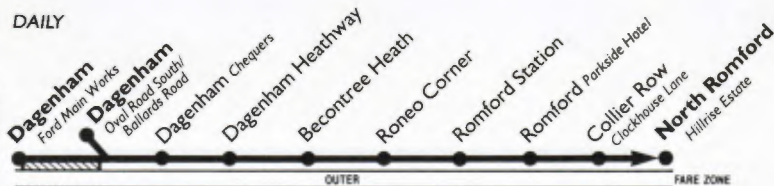

A - Starts from Romford North Street/The Avenue.

We do all we can to run the services shown but traffic conditions, bad weather and other circumstances beyond our control mean that we may not always succeed. No buses run on Christmas Day, and special services may operate during the remainder of the Christmas and New Year holiday - see notices on buses or ring 01-222 1234 at any time, day or night.

Mons. to Fris. & restricted service Sats. & Suns.

Mondays to Fridays

Dagenham Ford Main Works	0512	0555	0615	0635	0650	0700	0710	0718	0730	0742	0754
Dagenham Oval Road South	0512	0555	0615	0635	0650	0700	0710	0718	0730	0742	0754
Dagenham Dock	0515	0600	0620	0640	0655	0707	0717	0725	0736	0748	0800
Dagenham Chequers	0518	0603	0623	0643	0658	0710	0720	0728	0740	0752	0804
Dagenham Heathway Station	0524	0609	0629	0649	0704	0716	0727	0735	0747	0759	0811
Becontree Heath Merry Fiddlers	0534	0619	0639	0659	0714	0726	0737	0745	0757	0809	0821
Romford Station	0537	0622	0642	0702	0717	0729	0740	0748	0760	0772	0784
Romford Market	0539	0624	0644	0704	0719	0731	0742	0750	0802	0814	0826
Romford North Street Bus Garage	0543	0628	0648	0708	0723	0735	0746	0754	0806	0818	0830
Collier Row Clockhouse Lane	0453	0533	0553	0608	0623	0630	0646	0650	0707	0717	0727
North Romford Hillrise Estate	0457	0517	0537	0549	0612	0627	0634	0650	0654	0711	0714