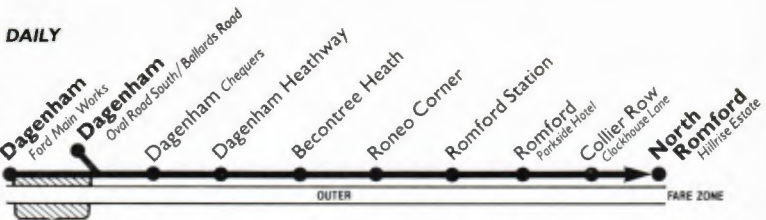

175

DAILY

Please have your fare ready to **PAY THE DRIVER**

Mons. to Fri. & restricted service Sats. & Suns.

Mondays to Fridays