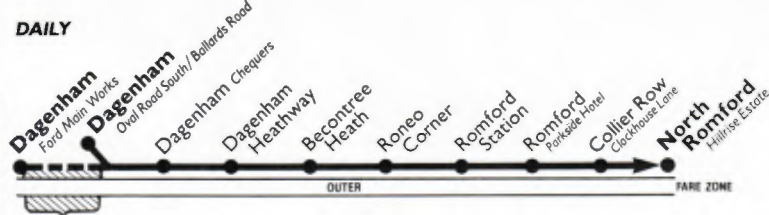

Please have your fare ready to PAY THE DRIVER

Mons. to Fris. & restricted service Sats. & Suns.

Mondays to Fridays

Dagenham Fords Main Works	0812	0824	0830	0841	0849	0856	0907	0923	0938	0946	1008	1038	1108	1142	1204	1242	1304	1338	1404	1442	1504	1538	1604
Dagenham Oval Road South	0812	0824	0830	0841	0849	0856	0907	0923	0938	0946	1008	1038	1108	1142	1204	1242	1304	1338	1404	1442	1504	1538	1604
Dagenham Chequers	0812	0824	0830	0841	0849	0856	0907	0923	0938	0946	1008	1038	1108	1142	1204	1242	1304	1338	1404	1442	1504	1538	1604
Dagenham Heathway Station	0812	0824	0830	0841	0849	0856	0907	0923	0938	0946	1008	1038	1108	1142	1204	1242	1304	1338	1404	1442	1504	1538	1604
Becontree Heath Merry Fiddlers	0812	0824	0830	0841	0849	0856	0907	0923	0938	0946	1008	1038	1108	1142	1204	1242	1304	1338	1404	1442	1504	1538	1604
Romford Station	0812	0824	0830	0841	0849	0856	0907	0923	0938	0946	1008	1038	1108	1142	1204	1242	1304	1338	1404	1442	1504	1538	1604
Romford Market	0812	0824	0830	0841	0849	0856	0907	0923	0938	0946	1008	1038	1108	1142	1204	1242	1304	1338	1404	1442	1504	1538	1604
Romford North Street Garage	0812	0824	0830	0841	0849	0856	0907	0923	0938	0946	1008	1038	1108	1142	1204	1242	1304	1338	1404	1442	1504	1538	1604
Collier Row Clookhouse Lane	0812	0824	0830	0841	0849	0856	0907	0923	0938	0946	1008	1038	1108	1142	1204	1242	1304	1338	1404	1442	1504	1538	1604
North Romford Hillrise Estate	0812	0824	0830	0841	0849	0856	0907	0923	0938	0946	1008	1038	1108	1142	1204	1242	1304	1338	1404	1442	1504	1538	1604

Saturdays

Dagenham Fords Main Works	0812	0824	0830	0841	0849	0856	0907	0923	0938	0946	1008	1038	1108	1142	1204	1242	1304	1338	1404	1442	1504	1538	1604
Dagenham Oval Road South	0812	0824	0830	0841	0849	0856	0907	0923	0938	0946	1008	1038	1108	1142	1204	1242	1304	1338	1404	1442	1504	1538	1604
Dagenham Chequers	0812	0824	0830	0841	0849	0856	0907	0923	0938	0946	1008	1038	1108	1142	1204	1242	1304	1338	1404	1442	1504	1538	1604
Dagenham Heathway Station	0812	0824	0830	0841	0849	0856	0907	0923	0938	0946	1008	1038	1108	1142	1204	1242	1304	1338	1404	1442	1504	1538	1604
Becontree Heath Merry Fiddlers	0812	0824	0830	0841	0849	0856	0907	0923	0938	0946	1008	1038	1108	1142	1204	1242	1304	1338	1404	1442	1504	1538	1604
Romford Station	0812	0824	0830	0841	0849	0856	0907	0923	0938	0946	1008	1038	1108	1142	1204	1242	1304	1338	1404	1442	1504	1538	1604
Romford Market	0812	0824	0830	0841	0849	0856	0907	0923	0938	0946	1008	1038	1108	1142	1204	1242	1304	1338	1404	1442	1504	1538	1604
Romford North Street Garage	0812	0824	0830	0841	0849	0856	0907	0923	0938	0946	1008	1038	1108	1142	1204	1242	1304	1338	1404	1442	1504	1538	1604
Collier Row Clookhouse Lane	0812	0824	0830	0841	0849	0856	0907	0923	0938	0946	1008	1038	1108	1142	1204	1242	1304	1338	1404	1442	1504	1538	1604
North Romford Hillrise Estate	0812	0824	0830	0841	0849	0856	0907	0923	0938	0946	1008	1038	1108	1142	1204	1242	1304	1338	1404	1442	1504	1538	1604

Sundays (and National Public Holidays)