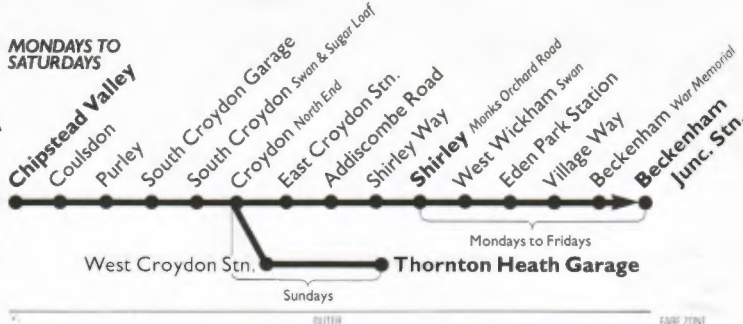

166A

MONDAYS TO SATURDAYS

SUNDAYS
Pay as you
enter bus,
please have
your fare
ready.

MONDAYS TO FRIDAYS