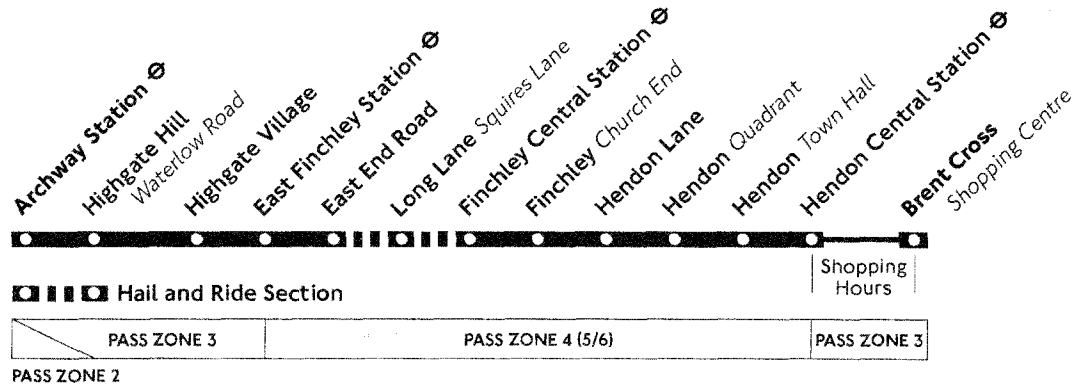

143

Archway - Finchley Central - Hendon - Brent Cross

Daily
Starting
28th February
1998

Monday - Friday

	0631	0653	---	0712	0724	0737	0752	0807	0815	0822	0837	0854	0911	0926	0941	0956	1011	1026
Archway Station (Stop V) Ⓢ	0631	0653	---	0712	0724	0737	0752	0807	0815	0822	0837	0854	0911	0926	0941	0956	1011	1026
Highgate Village South Grove	0635	0657	---	0716	0728	0743	0758	0813	0821	0828	0843	0900	0917	0932	0947	1002	1017	1032
East Finchley Station (Stop B) Ⓢ	0640	0702	0712	0721	0733	0748	0803	0818	0826	0833	0848	0905	0922	0938	0953	1008	1023	1038
Finchley Manor Cottage Tavern	0646	0708	0718	0730	0743	0758	0813	0828	A	0843	0858	0915	0932	0950	1005	1020	1035	1050
Finchley Central Station Ⓢ	0653	0715	0725	0737	0752	0807	0822	0837	---	0852	0907	0924	0940	0958	1013	1028	1043	1058
Finchley Regents Park Rd (Berkeley House)	0654	0716	0726	0738	0753	0808	0823	0838	---	0853	0908	0925	0941	0959	1014	1029	1044	1059
Hendon Quadrant	0659	0722	0735	0750	0805	0820	0835	0850	---	0905	0920	0937	0950	1005	1020	1035	1050	1105
Hendon Central Station Ⓢ	0705	0729	0743	0758	0813	0828	0843	0858	---	0913	0928	0942	0955	1010	1025	1040	1055	1110
Brent Cross Shopping Centre	---	0732	0747	0802	0817	0832	0847	0902	---	0917	0932	0946	0959	1014	1029	1044	1059	1114

Archway Station (Stop V) Ⓢ	1041		56	11	26	41		1456	1511	1526	1540	1555	1608	1623	1636	1647	1702	1717	1732
Highgate Village South Grove	1047	Then	02	17	32	47		1502	1517	1532	1547	1602	1615	1630	1644	1659	1714	1729	1744
East Finchley Station (Stop B) Ⓢ	1053	at	08	23	38	53		1508	1523	1538	1554	1609	1622	1637	1652	1707	1722	1737	1752
Finchley Manor Cottage Tavern	1105	these	20	35	50	05		1520	1535	1550	1606	1621	1634	1649	1704	1719	1734	1749	1804
Finchley Central Station Ⓢ	1113	mins.	28	43	58	13	Until	1528	1543	1558	1614	1629	1642	1657	1712	1727	1742	1757	1812
Finchley Regents Park Rd (Berkeley House)	1114	past	29	44	59	14		1529	1544	1559	1615	1630	1643	1658	1713	1728	1743	1758	1813
Hendon Quadrant	1120	each	35	50	05	20		1535	1551	1606	1622	1637	1652	1707	1722	1737	1752	1807	1822
Hendon Central Station Ⓢ	1125	hour	40	55	10	25		1540	1557	1612	1628	1643	1658	1713	1728	1743	1758	1813	1828
Brent Cross Shopping Centre	1129		44	59	14	29		1544	1601	1616	1632	1647	1702	1717	1732	1747	1802	1817	1832

Archway Station (Stop V) Ⓢ	1747	1802	1817	1832	1847	1905	1925	1945	2005		25	45	05		2345	0006
Highgate Village South Grove	1759	1814	1829	1844	1859	1914	1929	1949	2009	Then	29	49	09		2349	0010
East Finchley Station (Stop B) Ⓢ	1807	1822	1837	1852	1905	1919	1934	1954	2014	at	35	54	14		2354	0015
Finchley Manor Cottage Tavern	1819	1834	1847	1901	1913	1926	1940	2000	2020	these	40	00	20		2400	0021
Finchley Central Station Ⓢ	1827	1841	1854	1908	1920	1933	1947	2007	2027	minutes	47	07	27	Until	0007	0028
Finchley Regents Park Rd (Berkeley House)	1828	1842	1855	1909	1921	1934	1948	2008	2028	each	48	08	28		0008	0029
Hendon Quadrant	1837	1850	1902	1915	1926	1939	1953	2013	2033	hour	53	13	33		0013	0034
Hendon Central Station Ⓢ	1843	1855	1907	1920	1931	1944	1958	2018	2038		58	18	38		0018	0039
Brent Cross Shopping Centre	1847	1859	1911	1923	1934	1947	2001	2021	---		---	---	---		---	---

Saturday