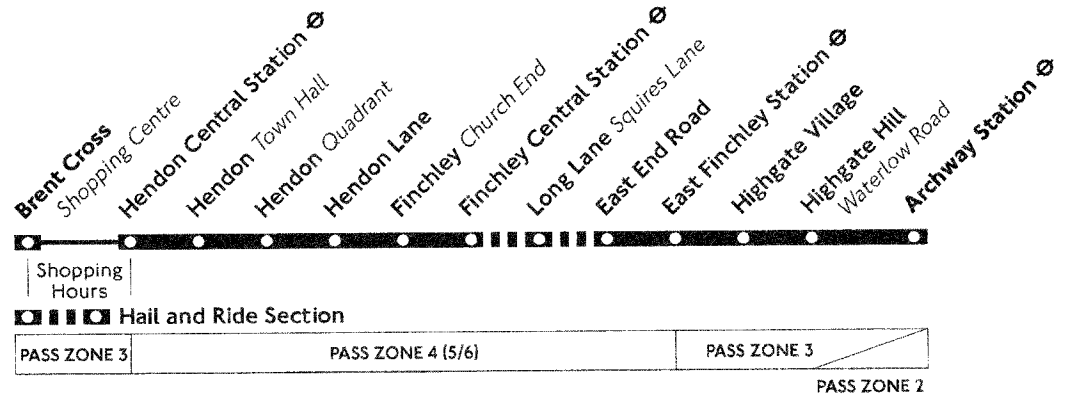

143

Brent Cross - Hendon - Finchley Central - Archway

Daily
Starting
28th February
1998

Monday - Friday

Brent Cross Shopping Centre	---	---	---	---	---	---	---	---	---	0741	0756	0811	0826	0841	0856	0911	0926	0941	0956
Hendon Central Station (Stop F) ⊕	0551	0611	0631	0651	A	0707	0718	0729	0744	0759	0814	0829	0844	0859	0914	0929	0944	0959	
Hendon Quadrant	0556	0616	0636	0656	0704	0712	0723	0736	0751	0806	0821	0836	0851	0906	0921	0935	0950	1005	
Finchley Regents Park Road (Stop J)	0602	0622	0642	0702	0710	0718	0729	0744	0759	0814	0829	0844	0859	0914	0929	0943	0958	1013	
Finchley Central Station ⊕	0603	0623	0643	0703	0711	0719	0730	0745	0800	0815	0830	0845	0900	0915	0930	0944	0959	1014	
Finchley Manor Cottage Tavern	0609	0629	0649	0709	0718	0729	0744	0759	0814	0829	0844	0859	0914	0929	0943	0956	1011	1026	
East Finchley Station (Stop D) ⊕	0615	0635	0655	0715	0726	0737	0752	0807	0822	0837	0852	0907	0922	0937	0950	1003	1018	1033	
Highgate Village South Grove	0620	0640	0700	0720	0731	0746	0801	0816	0831	0846	0901	0916	0931	0946	0956	1009	1024	1039	
Archway Station ⊕	0624	0644	0704	0724	0739	0754	0809	0824	0839	0854	0909	0924	0939	0951	1001	1014	1029	1044	

Brent Cross Shopping Centre	1011			26	41	56	11			1441	1456	1511	---	1526	1541	1556	1611	1626	1641	1656
Hendon Central Station (Stop F) ⊕	1014	Then		30	45	00	15			1445	1500	1515	---	1530	1545	1600	1615	1630	1645	1700
Hendon Quadrant	1020	at		35	50	05	20			1450	1505	1520	---	1536	1551	1606	1621	1635	1651	1706
Finchley Regents Park Road (Stop J)	1028	these		43	58	13	28			1458	1513	1528	---	1544	1559	1614	1629	1647	1703	1718
Finchley Central Station ⊕	1029	minutes		44	59	14	29	Until		1459	1514	1529	SDO	1545	1600	1615	1630	1648	1704	1719
Finchley Manor Cottage Tavern	1041	past		56	11	26	41			1511	1526	1541	B	1558	1613	1628	1643	1659	1715	1730
East Finchley Station (Stop D) ⊕	1048	each		03	18	33	48			1518	1533	1547	1550	1604	1619	1634	1649	1705	1721	1736
Highgate Village South Grove	1054	hour		09	24	39	54			1524	1539	1553	1556	1610	1625	1640	1657	1713	1729	1744
Archway Station ⊕	1059			14	29	44	59			1529	1543	1557	1600	1614	1629	1644	1701	1717	1733	1748

Brent Cross Shopping Centre	1711	1726	1741	1756	1811	1826	1841	1856	1911	1926	1941	2001	2021	2041	---	---	---	---	---
Hendon Central Station (Stop F) ⊕	1715	1730	1745	1800	1815	1830	1845	1900	1915	1929	1944	2004	2024	2044	2104				2344
Hendon Quadrant	1721	1736	1751	1806	1821	1835	1850	1905	1920	1934	1949	2009	2029	2049	2109	Then			2349
Finchley Regents Park Road (Stop J)	1733	1748	1803	1818	1833	1847	1901	1915	1927	1940	1955	2015	2035	2055	2115	every			2355
Finchley Central Station ⊕	1734	1749	1804	1819	1834	1848	1902	1916	1928	1941	1956	2016	2036	2056	2116	20			2356
Finchley Manor Cottage Tavern	1745	1800	1815	1830	1841	1855	1909	1922	1934	1947	2002	2022	2042	2102	2122	minutes			0002
East Finchley Station (Stop D) ⊕	1751	1806	1821	1836	1847	1901	1915	1928	1940	1953	2008	2028	2048	2108	2128	until			0008
Highgate Village South Grove	1759	1814	1829	1843	1853	1906	1920	1933	1945	1958	2013	2033	2053	2113	2133				0013
Archway Station ⊕	1803	1818	1833	1847	1857	1910	1924	1937	1949	2002	2017	2037	2057	2117	2137				0017

Saturday