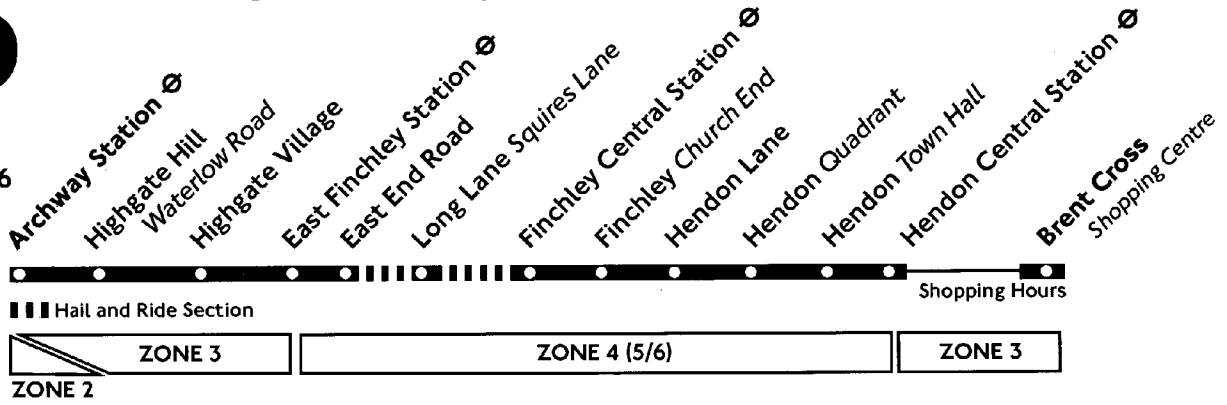

143

Archway - Finchley Central - Hendon - Brent Cross

Daily
Starting
2nd September 1996

Mondays to Fridays

Stop	0631	0653	0712	0724	0737	0752	0807	0815	0822	0837	0854	0911	0926	0941	0956	1011	1026
Archway Station (Stop V) ⚡	0631	0653	0712	0724	0737	0752	0807	0815	0822	0837	0854	0911	0926	0941	0956	1011	1026
Highgate Village South Grove	0635	0657	0716	0728	0743	0758	0813	0821	0828	0843	0900	0917	0932	0947	1002	1017	1032
East Finchley Station (Stop B) ⚡	0640	0702	0721	0733	0748	0803	0818	0826	0833	0848	0905	0922	0938	0953	1008	1023	1038
Finchley Manor Cottage Tavern	0646	0708	0718	0730	0743	0758	0813	0828	A	0843	0858	0915	0932	0950	1005	1020	1035
Finchley Central Station ⚡	0653	0715	0725	0737	0752	0807	0822	0837	...	0852	0907	0924	0940	0958	1013	1028	1043
Finchley Regents Park Rd (Berkeley House)	0654	0716	0726	0738	0753	0808	0823	0838	...	0853	0908	0925	0941	0959	1014	1029	1044
Hendon Quadrant	0659	0722	0735	0750	0805	0820	0835	0850	...	0905	0920	0937	0950	1005	1020	1035	1050
Hendon Central Station ⚡	0705	0729	0743	0758	0813	0828	0843	0858	...	0913	0928	0942	0955	1010	1025	1040	1055
Brent Cross Shopping Centre	...	0732	0747	0802	0817	0832	0847	0902	...	0917	0932	0946	0959	1014	1029	1044	1059

Archway Station (Stop V) ⚡	1041	56	11	26	41	1456	1511	1526	1540	1555	1608	1623	1636	1647	1702	1717	1732
Highgate Village South Grove	1047	Then	02	17	32	1502	1517	1532	1547	1602	1615	1630	1644	1659	1714	1729	1744
East Finchley Station (Stop B) ⚡	1053	at	08	23	38	1508	1523	1538	1554	1609	1622	1637	1652	1707	1722	1737	1752
Finchley Manor Cottage Tavern	1105	these	20	35	50	1520	1535	1550	1606	1621	1634	1649	1704	1719	1734	1749	1804
Finchley Central Station ⚡	1113	mins.	28	43	58	1528	1543	1558	1614	1629	1642	1657	1712	1727	1742	1757	1812
Finchley Regents Park Rd (Berkeley House)	1114	past	29	44	59	1529	1544	1559	1615	1630	1643	1658	1713	1728	1743	1758	1813
Hendon Quadrant	1120	each	35	50	05	1535	1551	1606	1622	1637	1652	1707	1722	1737	1752	1807	1822
Hendon Central Station ⚡	1125	hour	40	55	10	1540	1557	1612	1628	1643	1658	1713	1728	1743	1758	1813	1828
Brent Cross Shopping Centre	1129	44	59	14	29	1544	1601	1616	1632	1647	1702	1717	1732	1747	1802	1817	1832

Archway Station (Stop V) ⚡	1747	1802	1817	1832	1847	1905	1925	1945	2005	25	45	05	2345	0006		
Highgate Village South Grove	1759	1814	1829	1844	1859	1914	1929	1949	2009	Then	29	49	09	2349	0010	
East Finchley Station (Stop B) ⚡	1807	1822	1837	1852	1905	1919	1934	1954	2014	at	35	54	14	2354	0015	
Finchley Manor Cottage Tavern	1819	1834	1847	1901	1913	1926	1940	2000	2020	these	40	00	20	2400	0021	
Finchley Central Station ⚡	1827	1841	1854	1908	1920	1933	1947	2007	2027	minutes	47	07	27	Until	0007	0028
Finchley Regents Park Rd (Berkeley House)	1828	1842	1855	1909	1921	1934	1948	2008	2028	each	48	08	28	0008	0029	
Hendon Quadrant	1837	1850	1902	1915	1926	1939	1953	2013	2033	hour	53	13	33	0013	0034	
Hendon Central Station ⚡	1843	1855	1907	1920	1931	1944	1958	2018	2038	58	18	38	0018	0039		
Brent Cross Shopping Centre	1847	1859	1911	1923	1934	1947	2001	2021	...	...	...	...	...	...		

Saturdays