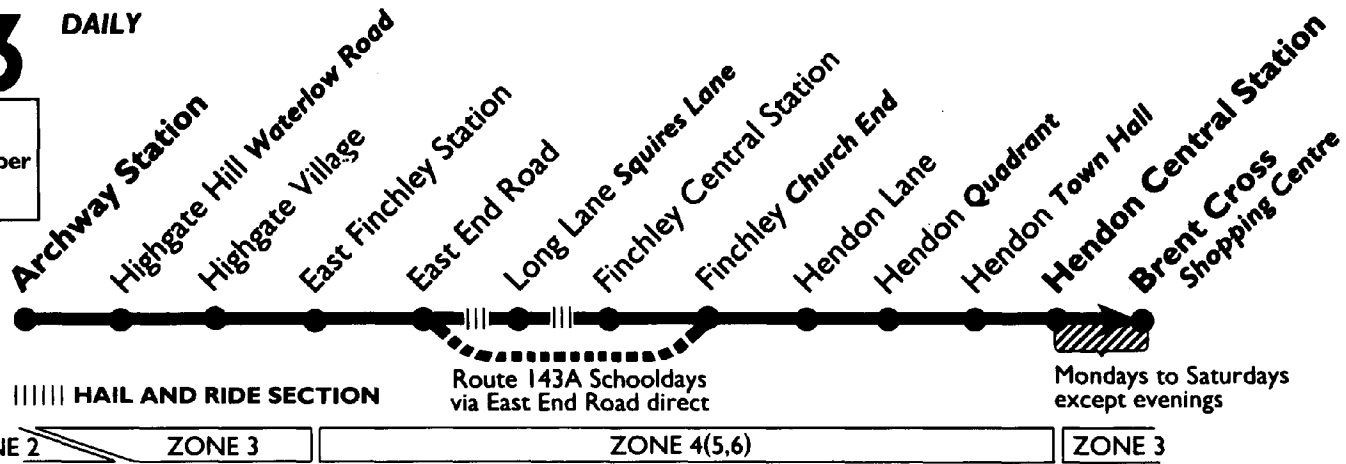

Starting
4th September
1994

Mondays to Fridays

Archway Station (Stop V) ⊕ ...	0631	0653	...	0712	0724	0737	0752	0807	0816	0822	0837	0854	0911	0926	0941	0956	1011	1026
Highgate Village South Grove... ..	0635	0657	...	0716	0728	0743	0758	0813	0822	0828	0843	0900	0917	0932	0947	1002	1017	1032
East Finchley Station (Stop B) ⊕ ...	0640	0702	0712	0721	0733	0748	0803	0818	0827	0833	0848	0905	0922	0938	0953	1008	1023	1038
Finchley Manor Cottage Tavern	0646	0708	0718	0730	0743	0758	0813	0828	0834	0843	0858	0915	0932	0950	1005	1020	1035	1050
Finchley Central Station ⊕	0653	0715	0725	0737	0752	0807	0822	0837	V	0852	0907	0924	0940	0958	1013	1028	1043	1058
Finchley Regents Park Rd (Berkeley House)	0654	0716	0726	0738	0753	0808	0823	0838	0839	0853	0908	0925	0941	0959	1014	1029	1044	1059
Hendon Quadrant	0659	0722	0735	0750	0805	0820	0835	0850	0848	0905	0920	0937	0950	1005	1020	1035	1050	1105
Hendon Central Station ⊕	0705	0729	0743	0758	0813	0828	0843	0858	0857	0913	0928	0942	0955	1010	1025	1040	1055	1110
Brent Cross Shopping Centre	...	0732	0747	0802	0817	0832	0847	0902	...	0917	0932	0946	0959	1014	1029	1044	1059	1114

Archway Station (Stop V) ⊕ ...	1041	56	11	26	41	...	1456	1511	...	1526	...	1540	1555	1608	1616	1623	1636	1647
Highgate Village South Grove... ..	1047	Then	02	17	32	47	1502	1517	...	1532	...	1547	1602	1615	1623	1630	1644	1659
East Finchley Station (Stop B) ⊕ ...	1053	at	08	23	38	53	1508	1523	1532	1538	1547	1554	1609	1622	1630	1637	1652	1707
Finchley Manor Cottage Tavern	1105	these	20	35	50	05	1520	1535	1540	1550	1555	1606	1621	1634	1638	1649	1704	1719
Finchley Central Station ⊕	1113	mins.	28	43	58	13	UNTIL	1528	1543	V	1558	V	1614	1629	1642	V	1657	1712
Finchley Regents Park Rd (Berkeley House)	1114	past	29	44	59	14	1529	1544	1546	1559	1601	1615	1630	1643	1642	1658	1713	1728
Hendon Quadrant	1120	each	35	50	05	20	1535	1551	1553	1606	1608	1622	1637	1652	1651	1707	1722	1737
Hendon Central Station ⊕	1125	hour	40	55	10	25	1540	1557	1559	1612	1614	1628	1643	1658	1655	1713	1728	1743
Brent Cross Shopping Centre	1129		44	59	14	29	1544	1601	1603	1616	1618	1632	1647	1702	...	1717	1732	1747