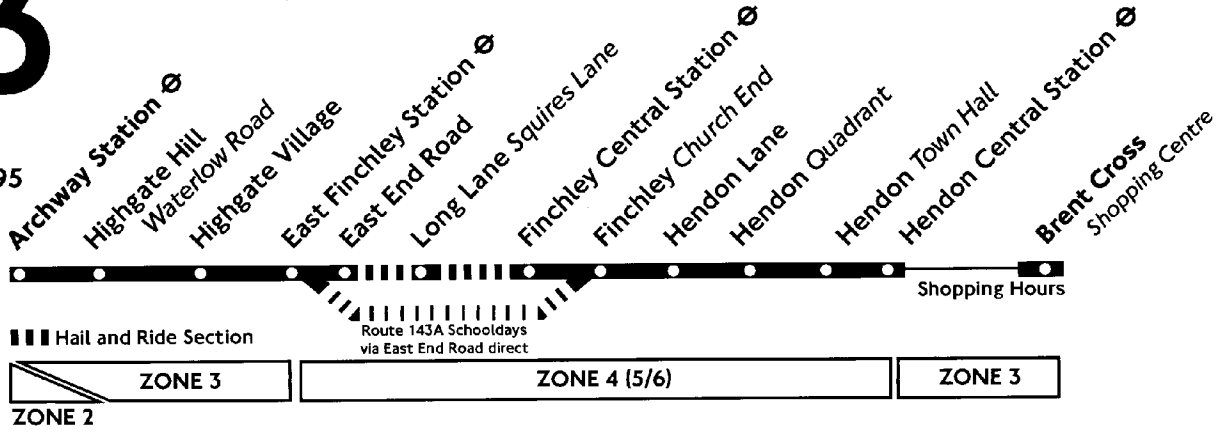

143

Archway - Finchley Central - Hendon - Brent Cross

Daily
Starting
14th October 1995

Mondays to Fridays

Archway Station (Stop V) Ⓢ	0631	0653	...	0712	0724	0737	0752	0807	0816	0822	0837	0854	0911	0926	0941	0956	1011	1026
Highgate Village South Grove	0635	0657	...	0716	0728	0743	0758	0813	0822	0828	0843	0900	0917	0932	0947	1002	1017	1032
East Finchley Station (Stop B) Ⓢ	0640	0702	0712	0721	0733	0748	0803	0818	0827	0833	0848	0905	0922	0938	0953	1008	1023	1038
Finchley Manor Cottage Tavern	0646	0708	0718	0730	0743	0758	0813	0828	0834	0843	0858	0915	0932	0950	1005	1020	1035	1050
Finchley Central Station Ⓢ	0653	0715	0725	0737	0752	0807	0822	0837	V	0852	0907	0924	0940	0958	1013	1028	1043	1058
Finchley Regents Park Rd (Berkeley House)	0654	0716	0726	0738	0753	0808	0823	0838	0839	0853	0908	0925	0941	0959	1014	1029	1044	1059
Hendon Quadrant	0659	0722	0735	0750	0805	0820	0835	0850	0848	0905	0920	0937	0950	1005	1020	1035	1050	1105
Hendon Central Station Ⓢ	0705	0729	0743	0758	0813	0828	0843	0858	0857	0913	0928	0942	0955	1010	1025	1040	1055	1110
Brent Cross Shopping Centre	...	0732	0747	0802	0817	0832	0847	0902	0901	0917	0932	0946	0959	1014	1029	1044	1059	1114

Archway Station (Stop V) Ⓢ	1041	Then	56	11	26	41	1456	1511	143A	1526	143A	1540	1555	1608	143A	1623	1636	1647
Highgate Village South Grove	1047	at	02	17	32	47	1502	1517	...	1532	...	1547	1602	1615	1623	1630	1644	1659
East Finchley Station (Stop B) Ⓢ	1053	these	20	35	50	05	1520	1535	1540	1550	1555	1606	1621	1634	1638	1649	1704	1719
Finchley Manor Cottage Tavern	1105	mins.	28	43	58	13	1528	1543	V	1558	V	1614	1629	1642	V	1657	1712	1727
Finchley Central Station Ⓢ	1113	past	29	44	59	14	1529	1544	1546	1559	1601	1615	1630	1643	1642	1658	1713	1728
Finchley Regents Park Rd (Berkeley House)	1114	each	35	50	05	20	1535	1551	1553	1606	1608	1622	1637	1652	1651	1707	1722	1737
Hendon Quadrant	1120	hour	40	55	10	25	1540	1557	1559	1612	1614	1628	1643	1658	1655	1713	1728	1743
Hendon Central Station Ⓢ	1125	...	44	59	14	29	1544	1601	1603	1616	1618	1632	1647	1702	...	1717	1732	1747
Brent Cross Shopping Centre	1129	...	...	...	...	...	...	...	...	...	...	...	...	...	...	...	...	...

Archway Station (Stop V) Ⓢ	1702	1717	1732	1747	1802	1817	1832	1847	1905	1925	1945	2005	25	45	05	2345	0006	
Highgate Village South Grove	1714	1729	1744	1759	1814	1829	1844	1859	1914	1929	1949	2009	Then	29	49	09	2349	0010
East Finchley Station (Stop B) Ⓢ	1722	1737	1752	1807	1822	1837	1852	1905	1919	1934	1954	2014	at	35	54	14	2354	0015
Finchley Manor Cottage Tavern	1734	1749	1804	1819	1834	1847	1901	1913	1926	1940	2000	2020	these	40	00	20	2400	0021
Finchley Central Station Ⓢ	1742	1757	1812	1827	1841	1854	1908	1920	1933	1947	2007	2027	mins.	47	07	27	2407	0028
Finchley Regents Park Rd (Berkeley House)	1743	1758	1813	1828	1842	1855	1909	1921	1934	1948	2008	2028	each	48	08	28	2408	0029
Hendon Quadrant	1752	1807	1822	1837	1850	1902	1915	1926	1939	1953	2013	2033	hour	53	13	33	2413	0034
Hendon Central Station Ⓢ	1758	1813	1828	1843	1855	1907	1920	1931	1944	1958	2018	2038	hour	58	18	38	2418	0039
Brent Cross Shopping Centre	1802	1817	1832	1847	1859	1911	1923	1934	1947	2001	2021	...	...	...	...	...	...	...

Saturdays