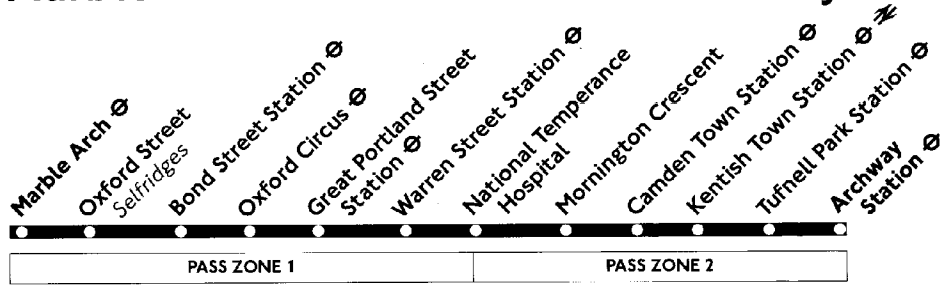

135

Daily

Marble Arch - Camden Town - Archway

Mondays to Fridays

Marble Arch Ⓞ	0600	0620	0635	0650	0700	0710	0720		1000	1012	1024	1036	1048	1100	1112	1124	1136		
Oxford Circus Ⓞ	0604	0624	0639	0654	0704	0714	0724	Then about	1008	1020	1032	1044	1056	1108	1120	1132	1144		
Warren Street Station Ⓞ	0612	0632	0647	0702	0712	0722	0732	every	1018	1030	1042	1054	1106	1118	1130	1142	1154		
Camden Town Station Ⓞ	0616	0636	0651	0706	0716	0726	0736	10 minutes	1025	1037	1049	1101	1113	1125	1137	1149	1201		
Kentish Town Station Ⓞ	0621	0641	0656	0711	0721	0731	0743	until	1033	1045	1057	1109	1121	1133	1145	1157	1209		
Archway Station Ⓞ	0626	0646	0701	0716	0726	0736	0748		1040	1052	1104	1116	1128	1140	1152	1204	1216		
Marble Arch Ⓞ	1148	1200	1212	1224	1236	1248	1259	Then every	00	12	24	36	48	1500	1512	1524	1536	1548	
Oxford Circus Ⓞ	1156	1211	1223	1235	1247	1259	1259	12 minutes,	11	23	35	47	59	1511	1523	1535	1547	1559	
Warren Street Station Ⓞ	1206	1221	1233	1245	1257	1309	1316	at these	21	33	45	57	09	until	1521	1533	1545	1557	1609
Camden Town Station Ⓞ	1213	1228	1240	1252	1304	1316	1324	minutes	28	40	52	04	16	1528	1540	1553	1605	1617	
Kentish Town Station Ⓞ	1221	1236	1248	1300	1312	1324	1331	past	36	48	00	12	24	1536	1549	1602	1614	1626	
Archway Station Ⓞ	1228	1243	1255	1307	1319	1331	1331	the hour	43	55	07	19	31	1543	1559	1612	1624	1636	
Marble Arch Ⓞ	1600	1610	1620		1910	1922	1934	1946	1958	2010	2022	2034	2046	2100	2115	2130	2145		
Oxford Circus Ⓞ	1611	1621	1631	Then about	1920	1932	1941	1950	2002	2014	2026	2038	2050	2104	2119	2134	2149		
Warren Street Station Ⓞ	1621	1631	1644	every	1929	1940	1949	1958	2010	2022	2034	2046	2058	2112	2127	2142	2157		
Camden Town Station Ⓞ	1629	1639	1652	10 minutes	1934	1945	1954	2003	2015	2027	2039	2051	2103	2117	2132	2147	2202		
Kentish Town Station Ⓞ	1638	1648	1701	until	1941	1950	1959	2008	2020	2032	2044	2056	2108	2122	2137	2152	2207		
Archway Station Ⓞ	1648	1658	1711		1947	1956	2005	2014	2026	2038	2050	2102	2114	2128	2143	2158	2213		
Marble Arch Ⓞ	2200	2215	2230	2245	2300	2315	2330	2345	2400										
Oxford Circus Ⓞ	2204	2219	2234	2249	2304	2319	2334	2349	0004										
Warren Street Station Ⓞ	2212	2227	2242	2257	2312	2327	2342	2357	0012										
Camden Town Station Ⓞ	2217	2232	2247	2302	2317	2332	2347	0002	0017										
Kentish Town Station Ⓞ	2222	2237	2252	2307	2322	2337	2352	0007	0022										
Archway Station Ⓞ	2228	2243	2258	2313	2328	2343	2358	0013	0028										

Saturdays