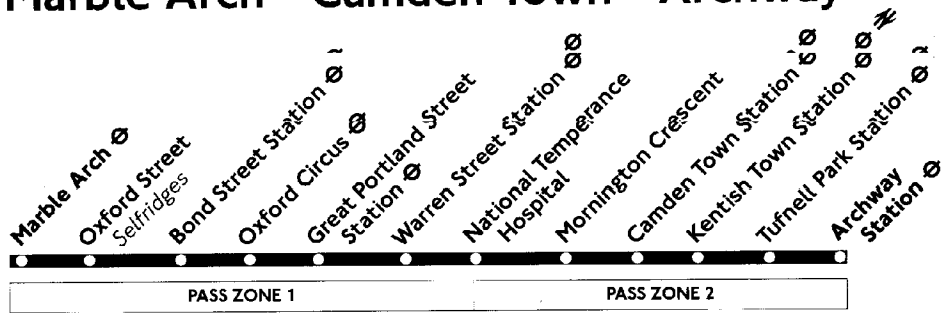

135

Marble Arch - Camden Town - Archway

Daily

Mondays to Fridays

Marble Arch ⇄	0600	0620	0635	0650	0700	0710	0720		1000	1012	1024	1036	1048	1100	1112	1124	1136		
Oxford Circus ⇄	0604	0624	0639	0654	0704	0714	0724	Then about	1008	1020	1032	1044	1056	1108	1120	1132	1144		
Warren Street Station ⇄	0612	0632	0647	0702	0712	0722	0732	every	1018	1030	1042	1054	1106	1118	1130	1142	1154		
Camden Town Station ⇄	0616	0636	0651	0706	0716	0726	0736	10 minutes	1025	1037	1049	1101	1113	1125	1137	1149	1201		
Kentish Town Station ⇄ ⇄	0621	0641	0656	0711	0721	0731	0743	until	1033	1045	1057	1109	1121	1133	1145	1157	1209		
Archway Station ⇄	0626	0646	0701	0716	0726	0736	0748		1040	1052	1104	1116	1128	1140	1152	1204	1216		
Marble Arch ⇄	1148	1200	1212	1224	1236	1248	1258	Then every	00	12	24	36	48	1500	1512	1524	1536	1548	
Oxford Circus ⇄	1156	1211	1223	1235	1247	1259	1309	12 minutes,	11	23	35	47	59	1511	1523	1535	1547	1559	
Warren Street Station ⇄	1206	1221	1233	1245	1257	1309	1319	at these	21	33	45	57	09	until	1521	1533	1545	1557	1609
Camden Town Station ⇄	1213	1228	1240	1252	1304	1316	1328	minutes	28	40	52	04	16	1528	1540	1553	1605	1617	
Kentish Town Station ⇄ ⇄	1221	1236	1248	1300	1312	1324	1336	past	36	48	00	12	24	1536	1549	1602	1614	1626	
Archway Station ⇄	1228	1243	1255	1307	1319	1331	1343	the hour	43	55	07	19	31	1543	1559	1612	1624	1636	
Marble Arch ⇄	1600	1610	1620			1910	1922	1934	1946	1958	2010	2022	2034	2046	2100	2115	2130	2145	
Oxford Circus ⇄	1611	1621	1631	Then about		1920	1932	1941	1950	2002	2014	2026	2038	2050	2104	2119	2134	2149	
Warren Street Station ⇄	1621	1631	1644	every		1929	1940	1949	1958	2010	2022	2034	2046	2058	2112	2127	2142	2157	
Camden Town Station ⇄	1629	1639	1652	10 minutes		1934	1945	1954	2003	2015	2027	2039	2051	2103	2117	2132	2147	2202	
Kentish Town Station ⇄ ⇄	1638	1648	1701	until		1941	1950	1959	2008	2020	2032	2044	2056	2108	2122	2137	2152	2207	
Archway Station ⇄	1648	1658	1711			1947	1956	2005	2014	2026	2038	2050	2102	2114	2128	2143	2158	2213	
Marble Arch ⇄	2200	2215	2230	2245	2300	2315	2330	2345	2400	0015	0030	0045							
Oxford Circus ⇄	2204	2219	2234	2249	2304	2319	2334	2349	0004	0019	0034	0049							
Warren Street Station ⇄	2212	2227	2242	2257	2312	2327	2342	2357	0012	0027	0042	0057							
Camden Town Station ⇄	2217	2232	2247	2302	2317	2332	2347	0002	0017	0032	0047	0102							
Kentish Town Station ⇄ ⇄	2222	2237	2252	2307	2322	2337	2352	0007	0022	0037	0052	0107							
Archway Station ⇄	2228	2243	2258	2313	2328	2343	2358	0013	0028	0043	0058	0113							

Saturdays