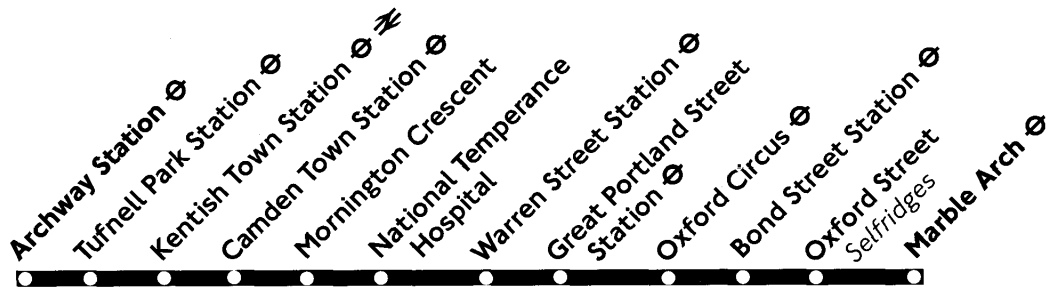

135

Daily

Archway - Camden Town - Marble Arch

PASS ZONE 2	PASS ZONE 1
-------------	-------------

Mondays to Fridays

Archway Station	0530	0545	0600	0615		0936	0948	Then every	00	12	24	36	48		1500	1512	1524	1536		
Kentish Town Station	0535	0550	0605	0620	Then about	0946	0958	12 minutes,	10	22	34	46	58		1510	1522	1534	1545		
Camden Town Station	0540	0555	0610	0625	every	0955	1007	at these	19	31	43	55	07	until	1519	1531	1543	1553		
Warren Street Station	0546	0601	0616	0631	10 minutes	1004	1016	minutes	28	40	52	04	16		1528	1539	1551	1601		
Oxford Circus	0552	0607	0622	0637	until	1013	1025	past	37	49	01	13	25		1537	1548	1600	1610		
Marble Arch	0557	0612	0627	0642		1022	1034	each hour	46	58	10	22	34		1546	1557	1609	1619		
Archway Station	1548	1600				1822	1834	1846	1858	1911	1926	1941	1956	Then every	11	26	41	56	0011	
Kentish Town Station	1557	1609	Then about			1830	1842	1853	1905	1918	1933	1946	2001	15 minutes,	16	31	46	01	0016	
Camden Town Station	1604	1616	every			1837	1849	1859	1911	1924	1939	1951	2005	at these	21	36	51	06	until	0021
Warren Street Station	1612	1624	10 minutes			1844	1856	1905	1918	1931	1945	1957	2012	minutes	27	42	57	12		0027
Oxford Circus	1621	1633	until			1853	1905	1915	1927	1938	1951	2003	2018	past	33	48	03	18		0033
Marble Arch	1630	1642				1902	1914	1924	1936	1946	1958	2008	2023	each hour	38	53	08	23		0038