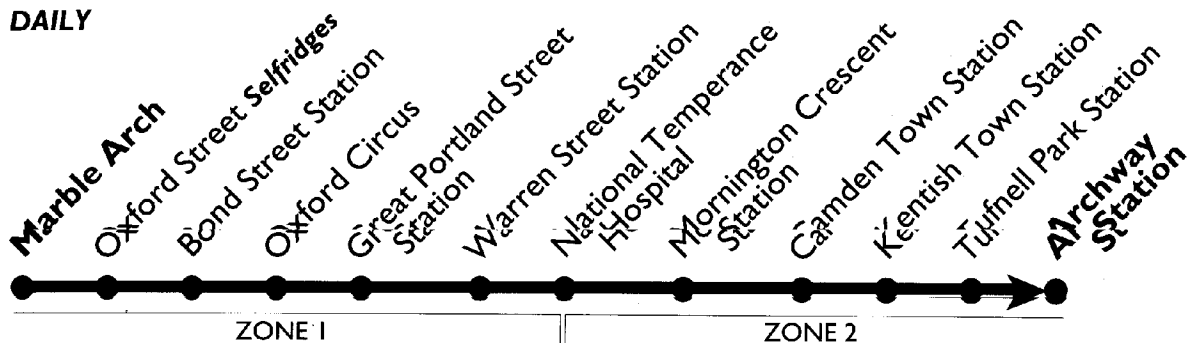

# 135 DAILY

**Due to roadworks in Oxford Street this Route is temporarily withdrawn between Marble Arch and Oxford Circus.**

Oxford Circus	0918	0927	0935	0945	0955	1004	1012	1020	Then	1712	Then	1812	1822	1832	1840	1850	1900	1910
Warren Street Station	0926	0936	0945	0955	1005	1014	1022	1030	about	1724	every	1824	1834	1842	1849	1859	1909	1919
Camden Town Station	0932	0942	0951	1001	1011	1020	1028	1036	every	1731	8-9	1831	1840	1848	1855	1905	1915	1925
Kentish Town Station	0938	0949	0958	1008	1018	1027	1035	1043	10 mins.	1739	mins.	1839	1848	1855	1902	1912	1922	1932
Archway Station	0944	0955	1004	1014	1024	1033	1041	1049	until	1747	until	1847	1855	1902	1909	1919	1929	1939

Oxford Circus	1015	Then	1735	1745	1755	1805	1815	1824	1834	1846	1858	1910	1922	1934	1946	1958	2010
Warren Street Station	1023	every	1743	1753	1803	1813	1823	1832	1842	1854	1906	1918	1930	1942	1954	2006	2018
Camden Town Station	1030	10	1750	1800	1810	1818	1828	1837	1847	1859	1911	1923	1935	1947	1959	2011	2023
Kentish Town Station	1037	minutes	1757	1806	1815	1823	1833	1842	1852	1904	1916	1928	1940	1952	2004	2016	2028
Archway Station	1045	until	1805	1813	1821	1829	1839	1848	1858	1910	1922	1934	1946	1958	2010	2022	2034