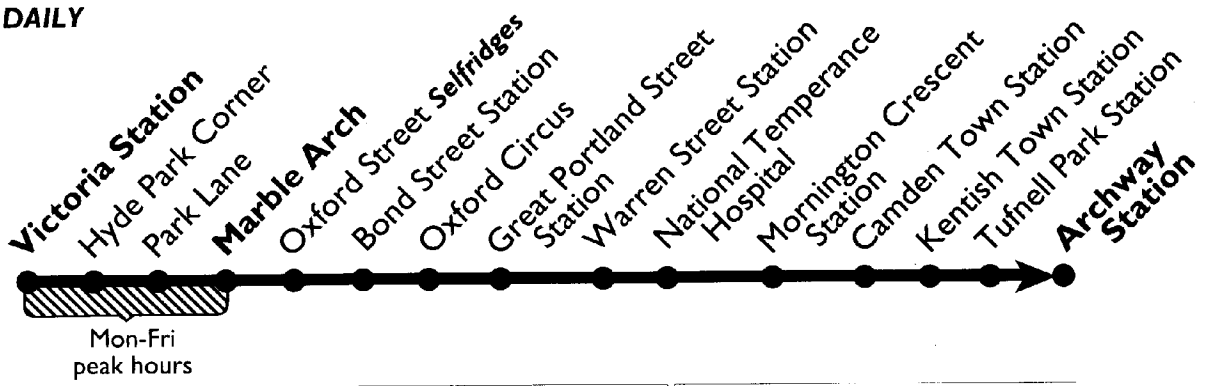

Travel Information

071-222 1234

ZONE 1

ZONE 2

Mondays to Fridays

Victoria Station ⇌ 0730		Then	0951				1622	1632	1642
Marble Arch ⇌ 0601	0621	0636	0651	0706	0718	0729	0741		
Oxford Circus ⇌ 0604	0624	0639	0654	0709	0722	0734	0746		
Warren Street Station ⇌ 0611	0631	0646	0701	0716	0729	0741	0753		
Camden Town Station ⇌ 0616	0636	0651	0706	0721	0734	0746	0758		
Kentish Town Station ⇌ 0621	0641	0656	0711	0726	0740	0752	0804		
Archway Station ⇌ 0625	0645	0700	0715	0730	0746	0758	0810		
Victoria Station ⇌ 1652		Then	1824						
Marble Arch ⇌ 1703		about	1835	1845	1855	1905	1915	1925	1937
Oxford Circus ⇌ 1713		every	1843	1853	1903	1913	1923	1933	1943
Warren Street Station ⇌ 1721		10	1850	1900	1910	1920	1930	1940	1950
Camden Town Station ⇌ 1727		minutes	1855	1905	1915	1925	1935	1945	1955
Kentish Town Station ⇌ 1735		until	1902	1912	1922	1932	1942	1950	2000
Archway Station ⇌ 1744			1910	1920	1930	1940	1948	1956	2006
Marble Arch ⇌ 2131		Then at	46	01	16	31			
Oxford Circus ⇌ 2135		these	50	05	20	35			
Warren Street Station ⇌ 2142		minutes	57	12	27	42			
Camden Town Station ⇌ 2147		past	02	17	32	47	UNTIL		
Kentish Town Station ⇌ 2152		each	07	22	37	52			
Archway Station ⇌ 2158		hour	13	28	43	58			