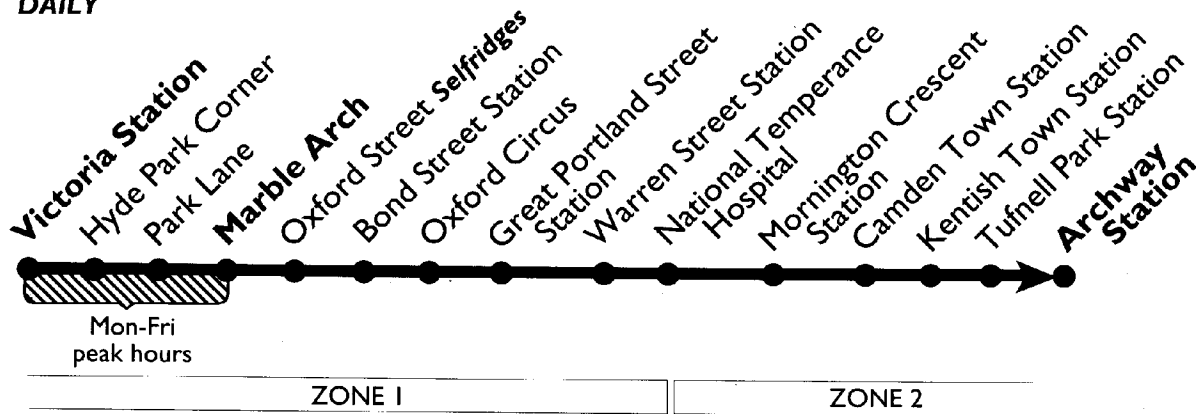

Mondays to Fridays