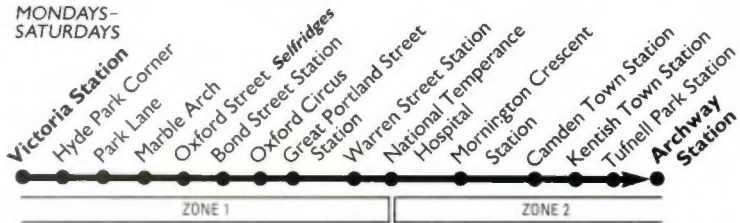

Saturdays

Archway Station ⊕	0640	0700	0720	0740	0800	0820	0840	0850	Then	1714	1729	1742	1756	1816	1836
Kentish Town Station ⊕	⊕	0645	0705	0725	0745	0805	0825	0845	0855	about	1722	1737	1750	1804	1821	1841
Camden Town Station ⊕	0650	0710	0730	0750	0810	0830	0850	0900	every	1728	1743	1756	1810	1826	1846
Warren Street Station ⊕	0655	0715	0735	0755	0815	0835	0855	0906	12	1735	1750	1803	1816	1832	1852
Oxford Circus ⊕	0701	0721	0741	0801	0821	0841	0901	0912	minutes	1743	1758	1810	1823	1839	1859
Marble Arch ⊕	0706	0726	0746	0806	0826	0846	0908	0919	until	1750	1805	1815	1828	1844	1904
Victoria Station ⊕	⊕	0714	0734	0754	0814	0834	0854	0916	0927		1800	1814	1824	1837	1853	1913

No service on Sundays or Public Holidays

135

MONDAYS-
SATURDAYS

Mondays to Fridays

Victoria Station	0713	0730		1858	1916			
Marble Arch	0720	0738	Then	1907	1916	1925	1938	1957
Oxford Circus	0724	0744	every	1912	1922	1930	1943	2002
Warren Street Station	0732	0752	10-12	1919	1929	1937	1950	2009
Camden Town Station	0737	0757	minutes	1924	1934	1941	1954	2013
Kentish Town Station	0743	0803	until	1928	1938	1945	1958	2017
Archway Station	0749	0809		1935	1944	1951	2004	2023

Saturdays

Victoria Station	0719		0859	0921	0932	Then	1737	1751	1805	1819	1829	1842	1858	1918
Marble Arch	0726	Then	0906	0929	0940	about	1746	1800	1813	1827	1837	1850	1906	1926
Oxford Circus	0730	every	0910	0933	0944	every	1752	1804	1817	1831	1841	1854	1910	1930
Warren Street Station	0737	20	0917	0940	0951	12	1801	1811	1824	1838	1848	1901	1917	1937
Camden Town Station	0742	minutes	0922	0945	0956	minutes	1805	1815	1828	1842	1852	1905	1921	1941
Kentish Town Station	0746	until	0926	0949	1000	until	1809	1819	1832	1846	1856	1909	1925	1945
Archway Station	0751		0931	0954	1005		1815	1825	1838	1852	1902	1915	1931	1951