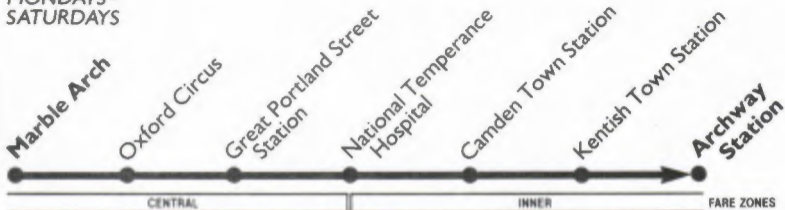

135

MONDAYS-SATURDAYS

Please have your fare ready to

PAY THE DRIVER

Mondays to Fridays

Marble Arch	0655	0715	0733	0749	Then	0909	0924	0936	Then	1917	1937	1957
Oxford Circus	0700	0720	0740	0756	about	0916	0931	0945	every	1923	1942	2002
Warren Street Station	0708	0728	0748	0804	every	0924	0939	0953	10-12	1930	1949	2009
Camden Town Station	0713	0733	0753	0809	10	0930	0945	0959	minutes	1935	1953	2013
Kentish Town Station	0717	0739	0759	0815	minutes	0936	0951	1005	until	1939	1957	2017
Archway Station	0722	0745	0805	0821	until	0942	0957	1011		1945	2003	2023

Saturdays

Marble Arch	0653	Then	0933	0940	0951	0959	1011	Then	1747	1801	1804	1816	1831	1846
Oxford Circus	0658	every	0938	0945	0956	1004	1018	about	1754	1807	1809	1821	1836	1851
Warren Street Station	0705	20	0945	0952	1003	1013	1027	every	1803	1814	1816	1828	1843	1858
Camden Town Station	0710	minutes	0950	0957	1009	1020	1034	12	1808	1818	1820	1832	1847	1902
Kentish Town Station	0714	until	0954	1001	1015	1026	1040	minutes	1812	1822	1824	1836	1851	1906
Archway Station	0719		0959	1007	1022	1033	1047	until	1818	1828	1830	1842	1857	1912