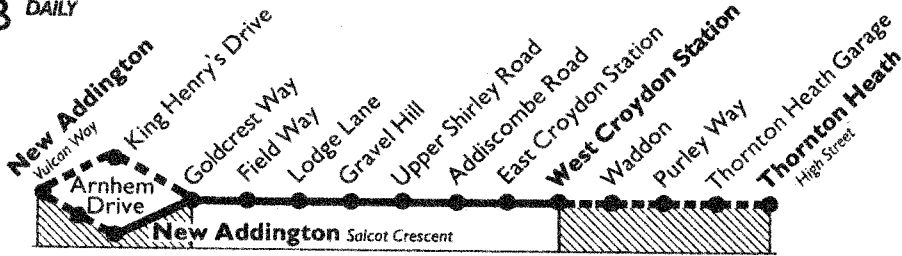

Please have your fare ready to PAY THE DRIVER

Monday to Friday peak hours and mid-day

Monday to Friday peak hours

Mondays to Fridays

Table of bus departure and arrival times for routes including New Addington, Goldcrest Way, Lodge Lane, and Croydon Stations. Columns represent time intervals and specific arrival/departure times.

Saturdays

Table of bus departure and arrival times for Saturday routes, including New Addington and Goldcrest Way.

Sundays (and National Public Holidays)

Table of bus departure and arrival times for Sunday routes, including New Addington and Goldcrest Way.