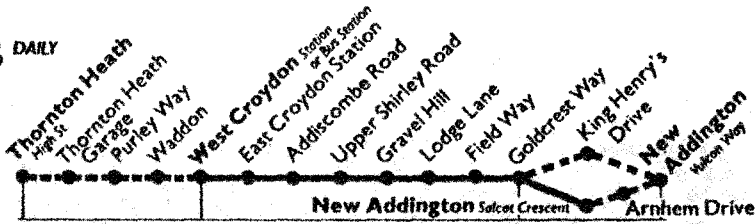

130^B DAILY

Pay as you enter bus, please have your fare ready.

Monday to Friday peak hours

Monday to Friday peak hours and mid-day

Mondays to Fridays

Table of bus timetables for Monday to Friday, showing departure and arrival times for various stations. The table is divided into two sections: 'Monday to Friday peak hours' and 'Monday to Friday peak hours and mid-day'. Stations listed include Thornton Heath High Street, Thornton Heath Thornton Road, Purley Way Waddon Road, West Croydon Station, East Croydon Station, Shirley Park Addiscombe Road, Addington Gravel Hill, Lodge Lane Fieldway, Goldcrest Way King Henry's Drive, New Addington Salcott Crescent, and Vulcan Way via King Henry's Drive.

Saturdays

Table of bus timetables for Saturdays, showing departure and arrival times for various stations. Stations listed include West Croydon Bus Station, East Croydon Station, Shirley Park Addiscombe Road, Addington Gravel Hill, Lodge Lane Fieldway, Goldcrest Way King Henry's Drive, New Addington Salcott Crescent, and Vulcan Way via King Henry's Drive.

Sundays (and National Public Holidays)

Table of bus timetables for Sundays and National Public Holidays, showing departure and arrival times for various stations. Stations listed include West Croydon Bus Station, East Croydon Station, Shirley Park Addiscombe Road, Addington Gravel Hill, Lodge Lane Fieldway, Goldcrest Way King Henry's Drive, and New Addington Salcott Crescent.