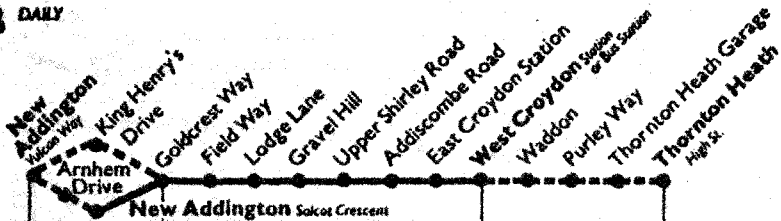

130^B DAILY

Pay on you enter bus, please have your fare ready.

Monday to Friday peak hours and mid-day ▼ Monday to Friday peak hours ▲

Mondays to Fridays