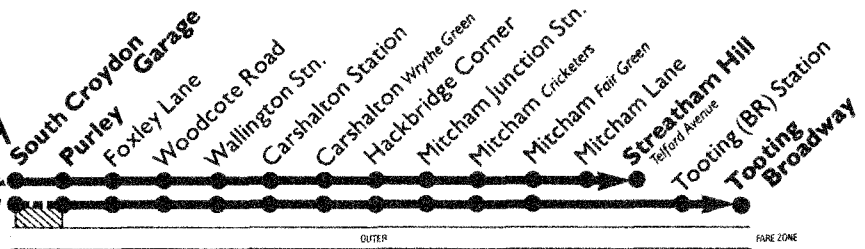

127
MON-SAT
127A
SUNDAYS

Limited service
Pay as you enter bus, please have your fare ready.

Mondays to Fridays

South Croydon Garage	05:19	05:42	06:07	06:29	06:54	07:20	07:46	08:15	08:49	09:23	09:50	10:20	10:50	11:23	11:34	11:53	13:53
Purley Station Whytecliffe Road	05:29	05:52	06:17	06:39	07:02	07:28	07:56	08:27	09:01	09:32	10:02	10:32	11:02	11:32	11:46	12:02	14:02
Purley Cross Roads	05:24	05:47	06:12	06:34	06:57	07:23	07:49	08:18	08:52	09:26	09:56	10:26	10:56	11:26	11:40	12:06	13:56
Woodcote Smitham Bottom Lane	05:29	05:52	06:17	06:45	07:08	07:34	08:04	08:35	09:09	09:39	10:09	10:39	11:09	11:39	11:53	12:09	14:09
Wallington Station Forecourt	05:39	06:02	06:27	06:49	07:12	07:40	08:10	08:41	09:13	09:43	10:13	10:43	11:13	11:43	11:57	12:13	14:13
Carshalton Station	05:44	06:07	06:32	06:54	07:17	07:45	08:15	08:46	09:18	09:48	10:18	10:48	11:18	11:48	12:02	12:18	14:18
Hackbridge Corner	05:54	06:17	06:42	07:04	07:31	08:00	08:30	09:01	09:28	09:58	10:28	10:58	11:28	11:58	12:12	12:28	14:28
Mitcham Fair Green	05:57	06:20	06:45	07:07	07:36	08:06	08:36	09:07	09:33	10:03	10:33	11:03	11:33	12:03	12:17	12:33	14:33
Tooting (BR) Station	06:02	06:25	06:50	07:12	07:42	08:12	08:42	09:13	09:38	10:08	10:38	11:08	11:38	12:08	12:22	12:38	14:38
Tooting Broadway	06:02	06:25	06:50	07:12	07:42	08:12	08:42	09:13	09:38	10:08	10:38	11:08	11:38	12:08	12:22	12:38	14:38

Additional buses, Mondays to Fridays: South Croydon Garage to Hackbridge Corner at 13:34; South Croydon Garage to Wallington Station at 12:57.

Saturdays

South Croydon Garage	05:48	06:19	06:50	07:23	07:54	08:13	08:25	08:39	08:54	09:11	09:27	09:43	09:59	10:16	10:41	10:56	11:16	11:41
Purley Station Whytecliffe Road	05:58	06:29	07:00	07:31	08:02	08:23	08:49	09:04	09:19	09:35	09:53	10:09	10:29	10:49	11:09	11:29	11:49	11:49
Purley Cross Roads	06:03	06:24	06:55	07:26	07:57	08:18	08:28	08:44	08:59	09:14	09:30	09:48	10:04	10:24	10:44	11:04	11:24	11:44
Woodcote Smitham Bottom Lane	05:53	06:29	07:00	07:31	08:02	08:23	08:49	09:04	09:19	09:35	09:53	10:09	10:29	10:49	11:09	11:29	11:49	11:49
Wallington Station Forecourt	06:04	06:35	07:05	07:37	08:08	08:29	08:39	08:55	09:10	09:25	09:41	09:59	10:16	10:36	10:56	11:16	11:36	11:56
Carshalton Station	06:08	06:39	07:10	07:41	08:12	08:33	08:43	08:59	09:14	09:29	09:45	10:04	10:21	10:41	11:01	11:21	11:41	12:01
Hackbridge Corner	06:13	06:44	07:15	07:46	08:17	08:38	08:48	09:04	09:19	09:34	09:50	10:09	10:26	10:46	11:06	11:26	11:46	12:06
Mitcham Fair Green	06:23	06:54	07:25	07:56	08:27	08:48	08:58	09:14	09:29	09:44	10:00	10:20	10:37	10:57	11:17	11:37	11:57	12:17
Tooting (BR) Station	06:26	06:57	07:28	07:59	08:30	09:01	09:01	09:17	09:32	09:47	10:05	10:25	10:42	11:02	11:22	11:42	12:02	12:22
Tooting Broadway	06:31	07:02	07:33	08:04	08:35	09:06	09:06	09:22	09:37	09:53	10:11	10:31	10:48	11:08	11:28	11:48	12:08	12:28

Sundays (and National Public Holidays)