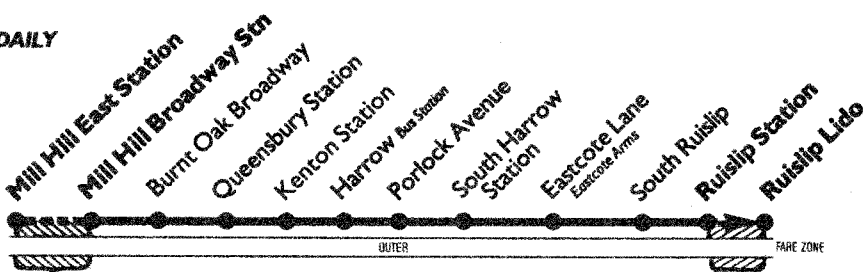

Pay as you enter bus, please have your fare ready.

Mon-Fri special journeys only

Except evenings and Sat early mornings

Mondays to Fridays

NOTE Between Mill Hill Broadway Station and Eastcote Lane Eastcote Arms buses run every 6-10 minutes until 1800.

Mill Hill Broadway Station	05:48	06:08	06:28	06:47	07:05	07:21	07:39	07:59	08:19	08:39
Burnt Oak Broadway	05:56	06:16	06:36	06:55	07:13	07:30	07:50	08:10	08:30	08:50
Queensbury Station	06:01	06:21	06:41	07:00	07:18	07:35	07:55	08:15	08:35	08:55
Kenton Library	06:08	06:28	06:48	07:07	07:25	07:42	08:02	08:22	08:42	09:02
Kenton Station	06:12	06:32	06:52	07:11	07:29	07:47	08:07	08:27	08:47	09:07
Harrow Bus Station	A	A	A	A	A	A	A	A	A	A
South Harrow Station	05:46	05:58	06:08	06:12	06:18	06:31	06:38	06:41	06:49	06:55
Eastcote Lane Eastcote Arms	08:55	04:07	04:17	06:21	06:27	06:40	06:47	06:50	06:57	07:04
Eastcote Lane Eastcote Arms	06:00	06:12	06:22	06:32	06:40	06:52	07:02	07:12	07:31	07:50
Ruislip Manor Station	06:21	06:41	07:01	07:21	07:41	08:00	08:20	08:40	09:00	09:20
Ruislip Station	06:24	06:44	07:04	07:24	07:44	08:03	08:23	08:43	09:03	09:23
Ruislip Lido	06:32	06:52	07:12	07:32	07:53	08:12	08:32	08:52	09:12	09:32

Mill Hill East Station	08:36	08:57	09:17	09:37	09:57	10:17	10:37	10:57	11:17	11:37
Mill Hill Park Street	08:49	08:59	09:21	09:42	10:02	10:22	10:42	11:02	11:22	11:43
Mill Hill Broadway Station	09:00	09:10	09:32	09:52	10:12	10:32	10:52	11:12	11:32	11:54
Burnt Oak Broadway	09:05	09:15	09:37	09:57	10:17	10:37	10:57	11:17	11:37	11:59
Queensbury Station	09:12	09:22	09:44	10:04	10:24	10:44	11:04	11:24	11:44	12:07
Kenton Library	09:17	09:27	09:48	10:08	10:28	10:48	11:08	11:28	11:48	12:11
Kenton Station	09:25	09:35	09:55	10:15	10:35	10:55	11:15	11:35	11:55	12:19
Harrow Bus Station	09:34	09:44	10:04	10:24	10:44	11:04	11:24	11:44	12:04	12:29
South Harrow Station	09:40	09:50	10:10	10:30	10:50	11:10	11:30	11:50	12:10	12:35
Eastcote Lane Eastcote Arms	10:00	10:20	10:40	11:00	11:20	11:40	12:00	12:20	12:40	13:05
Ruislip Manor Station	10:03	10:23	10:43	11:03	11:23	11:43	12:03	12:23	12:43	13:08
Ruislip Station	10:12	10:32	10:52	11:12	11:32	11:52	12:12	12:32	12:52	13:17
Ruislip Lido	10:12	10:32	10:52	11:12	11:32	11:52	12:12	12:32	12:52	13:17