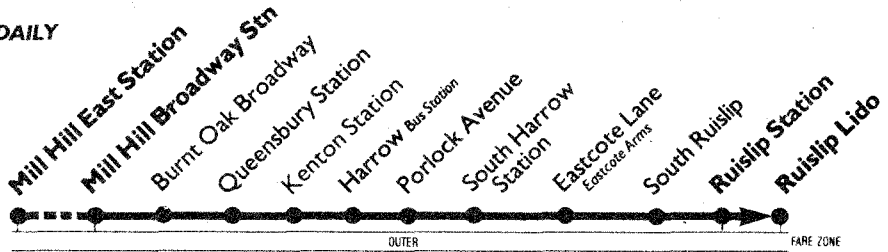

Pay as you enter bus, please have your fare ready.

Mon-Fri special journeys only

Except evenings and Sat early mornings

Mondays to Fridays

NOTE Between Mill Hill Broadway Station and Eastcote Lane Eastcote Arms buses run every 6-10 minutes until 1800.

A - Continues to Harrow Weald Red Lion via Harrow Station Road/St.Johns Road
 B - Starts from Harrow Weald Garage via Harrow Sheppote Road/Station Road
 C - Starts from Harrow Weald Garage via Christchurch Avenue.