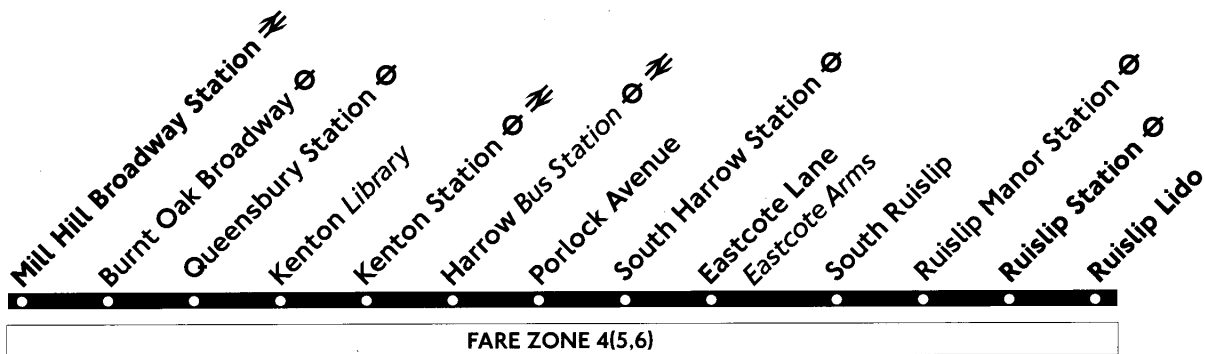

114

Mill Hill Broadway – Harrow – Ruislip

Sundays
except late
evenings

Sundays and Public Holidays

Mill Hill Broadway Station ⇌	0720	0740	0800	0820	0840	0900	0920	0940
Burnt Oak Station ⇌	0725	0745	0805	0825	0845	0905	0925	0945
Queensbury Station ⇌	0730	0750	0810	0830	0850	0910	0930	0950
Kenton Library	0735	0755	0815	0835	0855	0915	0935	0955
Kenton Station ⇌ ⇌	0739	0759	0819	0839	0859	0919	0939	0959
Harrow Bus Station ⇌ ⇌	0745	0805	0825	0845	0905	0925	0945	1005
South Harrow Station ⇌	0753	0813	0833	0853	0913	0934	0954	1014
Eastcote Lane Eastcote Arms	0758	0818	0838	0858	0918	0939	0959	1019
Ruislip Manor Station ⇌	0805	0825	0845	0905	0925	0946	1006	1026
Ruislip Station ⇌	0807	0827	0847	0907	0927	0948	1008	1028
Ruislip Lido	0813	0833	0853	0913	0933	0954	1015	1035

Mill Hill Broadway Station ⇌	1000			20	40	00		1920	1940
Burnt Oak Station ⇌	1005			25	45	05		1925	1945
Queensbury Station ⇌	1010	Then		30	50	10		1930	1950
Kenton Library	1015	every		35	55	15		1935	1955
Kenton Station ⇌ ⇌	1019	20 minutes,		39	59	19		1939	1959
Harrow Bus Station ⇌ ⇌	1025	at these		45	05	25	until	1945	2005
South Harrow Station ⇌	1034	minutes		54	14	34		1954	2014
Eastcote Lane Eastcote Arms	1039	past the		59	19	39		1959	2019
Ruislip Manor Station ⇌	1046	hour		06	26	46		2006	2026
Ruislip Station ⇌	1048			08	28	48		2008	2028
Ruislip Lido	1055			15	35	55		2015	2035

A regular Monday to Saturday service is provided on Route H13 between Ruislip Station and Ruislip Lido.

A regular daily service on Route 114 operates between Mill Hill Broadway Station and Ruislip Station.

We do all we can to run the services shown but circumstances beyond our control mean that we may not always succeed. Special services run during the Christmas and New Year Holiday, with no buses on Christmas Day.

i London Travel Information
0171-222 1234 24 hours

Operated by **BTS**
for London Transport Buses

If you have any comments regarding this service, please contact Passenger Services, London Transport Buses, Broadway Buildings, 50-64 Broadway, London SW1H 0DB. Telephone: 0171-918 4300.

3.7.93(A)