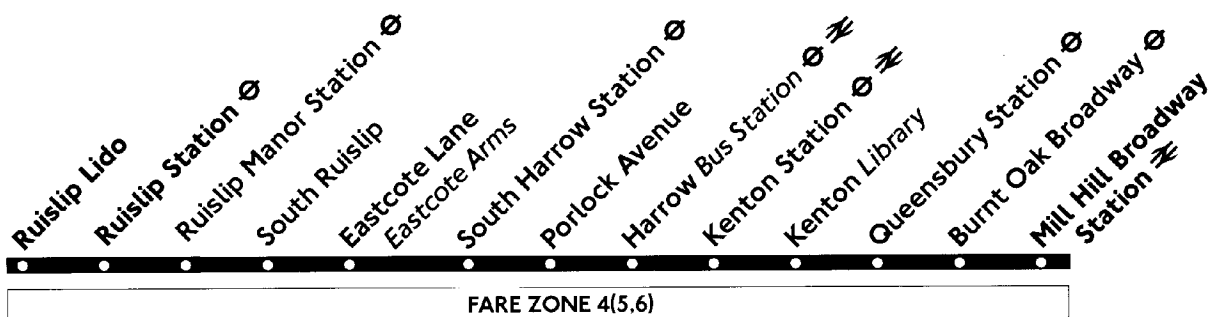

114

Sundays
except late
evenings

Ruislip – Harrow – Mill Hill Broadway

Sundays and Public Holidays

Ruislip Lido	0820		40 00 20		2040
Ruislip Station	0827		47 07 27		2047
Ruislip Manor Station	0829	Then	49 09 29		2049
Eastcote Lane <i>Eastcote Arms</i>	0836	every	56 16 36		2056
South Harrow Station <i>Northolt Road</i>	0841	20 minutes,	01 21 41		2101
Harrow Bus Station	0850	at these	10 30 50	until	2110
Kenton Station	0856	minutes	16 36 56		2116
Kenton Library	0900	past the	20 40 00		2120
Queensbury Station	0905	hour	25 45 05		2125
Burnt Oak Station	0910		30 50 10		2130
Mill Hill Broadway Station	0915		35 55 15		2135

A regular Monday to Saturday service is provided on Route H13 between Ruislip Lido and Ruislip Station.

A regular daily service on Route 114 operates between Ruislip Station and Mill Hill Broadway Station.

A regular Monday to Saturday service is provided on Route H13 between Ruislip Station and Ruislip Lido.

A regular daily service on Route 114 operates between Mill Hill Broadway Station and Ruislip Station.