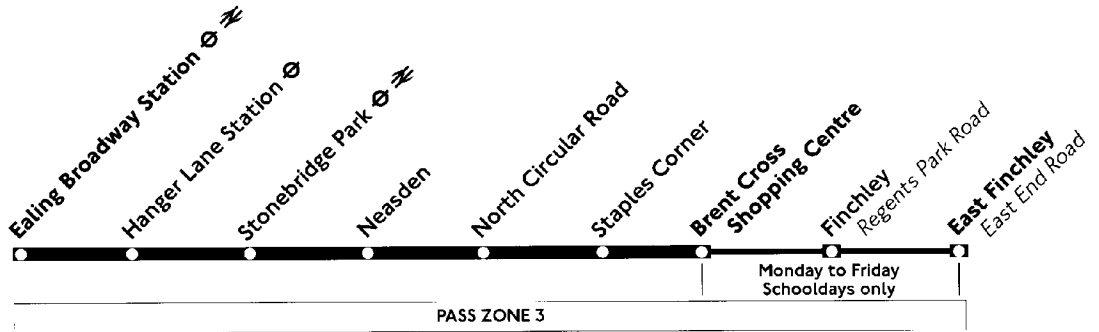

112

Ealing Broadway - Neasden - Brent Cross

Daily

Mondays to Fridays

	SD																	
Ealing Broadway Station ⇄	0550	0610	0630	0650	0710	0730	0730	0750	0810	0830	0850	0910	0930	0950	1010	1030	1045	1100
Hanger Lane Station ⇄	0556	0616	0636	0656	0720	0740	0745	0800	0820	0840	0900	0920	0938	0958	1018	1038	1053	1108
Stonebridge Park Station ⇄	0602	0622	0642	0702	0729	0749	0754	0809	0829	0849	0909	0929	0946	1006	1026	1046	1101	1116
Neasden Neasden Lane North	0607	0627	0647	0710	0737	0757	0802	0817	0837	0857	0917	0937	0953	1013	1033	1053	1108	1123
Staples Corner	0611	0631	0651	0715	0742	0802	0807	0822	0842	0902	0922	0941	0957	1017	1037	1057	1112	1127
Brent Cross Shopping Centre	0613	0623	0653	0719	0746	0806	0811	0826	0846	0906	0926	0945	1001	1021	1041	1101	1116	1131
Finchley Regents Park Road	---	---	---	---	---	---	0821	---	---	---	---	---	---	---	---	---	---	---
East Finchley East End Road	---	---	---	---	---	---	0832	---	---	---	---	---	---	---	---	---	---	---
Ealing Broadway Station ⇄	1120	1140	Then every	00	20	40		1400	1420	1440	1500	1515	1530	1545	1605	1625	1645	1705
Hanger Lane Station ⇄	1128	1148	20 minutes,	08	28	48		1408	1428	1448	1508	1525	1540	1555	1615	1635	1655	1715
Stonebridge Park Station ⇄	1136	1156	at these	16	36	56	until	1416	1436	1456	1518	1535	1550	1605	1625	1645	1705	1725
Neasden Neasden Lane North	1143	1203	minutes	23	43	03		1423	1443	1503	1526	1543	1558	1613	1633	1653	1713	1733
Staples Corner	1147	1207	past the	27	47	07		1427	1447	1507	1530	1547	1602	1617	1637	1657	1717	1737
Brent Cross Shopping Centre	1151	1211	hour	31	51	11		1431	1451	1511	1534	1551	1606	1621	1641	1701	1721	1741
Ealing Broadway Station ⇄	1725	1745	1805	1825	1845	1905	1925	1945	2005	2030	2100	2130	2200	2230				
Hanger Lane Station ⇄	1735	1755	1815	1835	1855	1915	1935	1951	2011	2036	2106	2136	2206	2236				
Stonebridge Park Station ⇄	1745	1805	1825	1845	1905	1925	1941	1957	2017	2042	2112	2142	2212	2242				
Neasden Neasden Lane North	1753	1813	1833	1853	1913	1933	1946	2002	2022	2047	2117	2147	2217	2247				
Staples Corner	1757	1817	1837	1857	1917	1937	1950	2006	2026	2051	2121	2151	2221	2251				
Brent Cross Shopping Centre (X)	1801	1821	1841	1901	1921	1939	1952	2008	2028	2053	2123	2153	2223	2253				

Saturdays