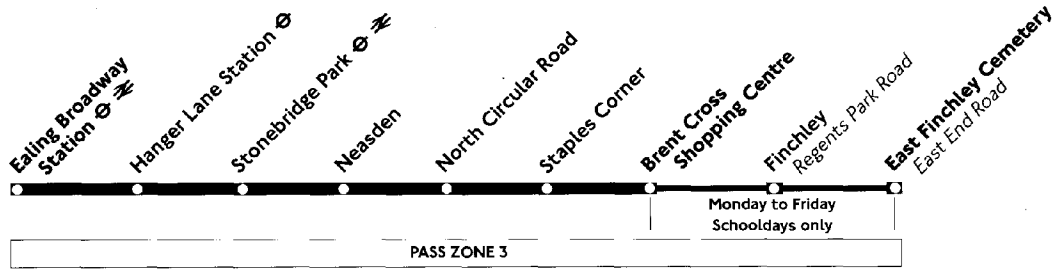

### Mondays to Fridays

	SD																	
Ealing Broadway Station	0550	0610	0630	0650	0710	0730	0730	0750	0810	0830	0850	0910	0930	0950	1010	1030	1045	1100
Hanger Lane Station	0556	0616	0636	0656	0720	0740	0745	0800	0820	0840	0900	0920	0938	0958	1018	1038	1053	1108
Stonebridge Park Station	0602	0622	0642	0702	0729	0749	0754	0809	0829	0849	0909	0929	0946	1006	1026	1046	1101	1116
Neasden Neasden Lane North	0607	0627	0647	0710	0737	0757	0802	0817	0837	0857	0917	0937	0953	1013	1033	1053	1108	1123
Staples Corner	0611	0631	0651	0715	0742	0802	0807	0822	0842	0902	0922	0941	0957	1017	1037	1057	1112	1127
Brent Cross Shopping Centre	0613	0623	0653	0719	0746	0806	0811	0826	0846	0906	0926	0945	1001	1021	1041	1101	1116	1131
Finchley Regents Park Road	---	---	---	---	---	---	0821	---	---	---	---	---	---	---	---	---	---	---
East Finchley Cemetery East End Road	---	---	---	---	---	---	0832	---	---	---	---	---	---	---	---	---	---	---

Ealing Broadway Station	1120	1140	Then every	00	20	40		1400	1420	1440	1500	1515	1530	1545	1605	1625	1645	1705
Hanger Lane Station	1128	1148	20 minutes,	08	28	48		1408	1428	1448	1508	1525	1540	1555	1615	1635	1655	1715
Stonebridge Park Station	1136	1156	at these	16	36	56	until	1416	1436	1456	1518	1535	1550	1605	1625	1645	1705	1725
Neasden Neasden Lane North	1143	1203	minutes	23	43	03		1423	1443	1503	1526	1543	1558	1613	1633	1653	1713	1733
Staples Corner	1147	1207	past the	27	47	07		1427	1447	1507	1530	1547	1602	1617	1637	1657	1717	1737
Brent Cross Shopping Centre	1151	1211	hour	31	51	11		1431	1451	1511	1534	1551	1606	1621	1641	1701	1721	1741