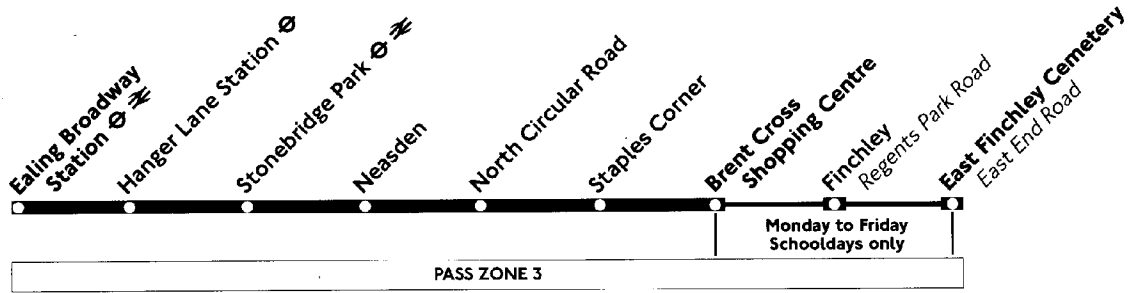

112

Ealing Broadway - Neasden - Brent Cross

Mondays to Saturdays

Mondays to Fridays

| | SD | | | | | | | | | | | | | | | | | |
|--------------------------------------|------|------|------|------|------|------|------|------|------|------|------|------|------|------|------|------|------|------|
| Ealing Broadway Station | 0550 | 0610 | 0630 | 0650 | 0710 | 0730 | 0730 | 0750 | 0810 | 0830 | 0850 | 0910 | 0930 | 0950 | 1010 | 1030 | 1045 | 1100 |
| Hanger Lane Station | 0556 | 0616 | 0636 | 0656 | 0720 | 0740 | 0745 | 0800 | 0820 | 0840 | 0900 | 0920 | 0938 | 0958 | 1018 | 1038 | 1053 | 1108 |
| Stonebridge Park Station | 0602 | 0622 | 0642 | 0702 | 0729 | 0749 | 0754 | 0809 | 0829 | 0849 | 0909 | 0929 | 0946 | 1006 | 1026 | 1046 | 1101 | 1116 |
| Neasden Neasden Lane North | 0607 | 0627 | 0647 | 0710 | 0737 | 0757 | 0802 | 0817 | 0837 | 0857 | 0917 | 0937 | 0953 | 1013 | 1033 | 1053 | 1108 | 1123 |
| Staples Corner | 0611 | 0631 | 0651 | 0715 | 0742 | 0802 | 0807 | 0822 | 0842 | 0902 | 0922 | 0941 | 0957 | 1017 | 1037 | 1057 | 1112 | 1127 |
| Brent Cross Shopping Centre | 0613 | 0663 | 0653 | 0719 | 0746 | 0806 | 0811 | 0826 | 0846 | 0906 | 0926 | 0945 | 1001 | 1021 | 1041 | 1101 | 1116 | 1131 |
| Finchley Regents Park Road | --- | --- | --- | --- | --- | --- | 0821 | --- | --- | --- | --- | --- | --- | --- | --- | --- | --- | --- |
| East Finchley Cemetery East End Road | --- | --- | --- | --- | --- | --- | 0832 | --- | --- | --- | --- | --- | --- | --- | --- | --- | --- | --- |