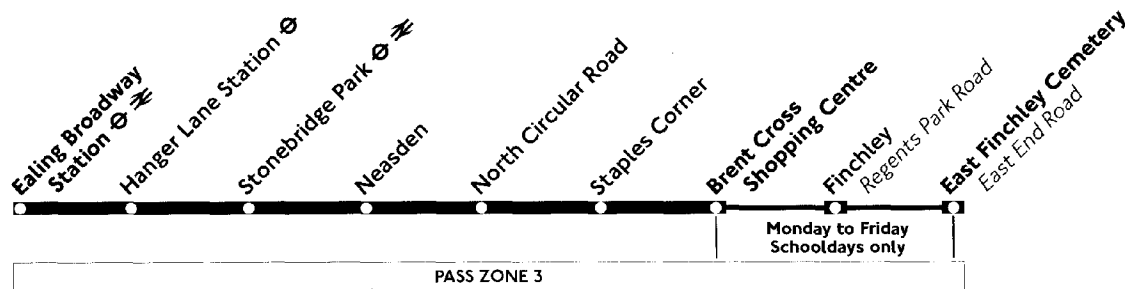

112

Ealing Broadway - Neasden - Brent Cross

Mondays to Saturdays

Mondays to Fridays

	SD																	
Ealing Broadway Station	0550	0610	0630	0650	0710	0730	0730	0750	0810	0830	0850	0910	0930	0950	1010	1030	1045	1100
Hanger Lane Station	0556	0616	0636	0656	0720	0740	0745	0800	0820	0840	0900	0920	0938	0958	1018	1038	1053	1108
Stonebridge Park Station	0602	0622	0642	0702	0729	0749	0754	0809	0829	0849	0909	0929	0946	1006	1026	1046	1101	1116
Neasden Neasden Lane North	0607	0627	0647	0710	0737	0757	0802	0817	0837	0857	0917	0937	0953	1013	1033	1053	1108	1123
Staples Corner	0611	0631	0651	0715	0742	0802	0807	0822	0842	0902	0922	0941	0957	1017	1037	1057	1112	1127
Brent Cross Shopping Centre	0613	0663	0653	0719	0746	0806	0811	0826	0846	0906	0926	0945	1001	1021	1041	1101	1116	1131
Finchley Regents Park Road	---	---	---	---	---	---	0821	---	---	---	---	---	---	---	---	---	---	---
East Finchley Cemetery East End Road	---	---	---	---	---	---	0832	---	---	---	---	---	---	---	---	---	---	---

Ealing Broadway Station	1120	1140	Then every	00	20	40	---	1400	1420	1440	1500	1515	1530	1545	1605	1625	1645	1705
Hanger Lane Station	1128	1148	20 minutes,	08	28	48	---	1408	1428	1448	1508	1525	1540	1555	1615	1635	1655	1715
Stonebridge Park Station	1136	1156	at these	16	36	56	until	1416	1436	1456	1518	1535	1550	1605	1625	1645	1705	1725
Neasden Neasden Lane North	1143	1203	minutes	23	43	03	---	1423	1443	1503	1526	1543	1558	1613	1633	1653	1713	1733
Staples Corner	1147	1207	past	27	47	07	---	1427	1447	1507	1530	1547	1602	1617	1637	1657	1717	1737
Brent Cross Shopping Centre	1151	1211	the hour	31	51	11	---	1431	1451	1511	1534	1551	1606	1621	1641	1701	1721	1741