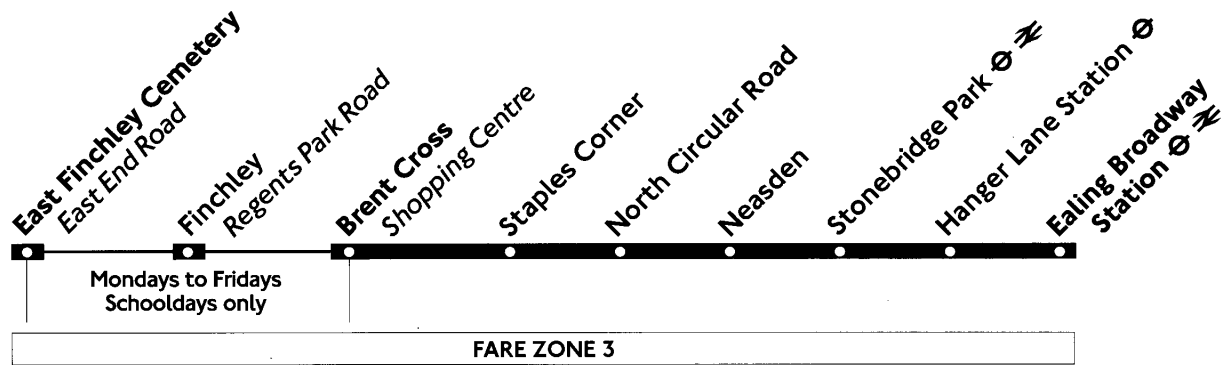

**London Travel Information**  
 071-222 1234

Operated by **R & I Buses**  
 for London Transport Buses

If you have any comments regarding this service, please write to the Passenger Relations Manager, London Transport Buses, Broadway Buildings, 50-64 Broadway, London SW1H 0DB **6.8.94**  
 Post between Ealing Broadway Station and Brent Cross Shopping Centre

### Mondays to Fridays

Brent Cross Shopping Centre	0600	0620	0640	0700	0720	0740	0800	0820	0840	0900	0920	0940	Then every	00	20	40	1400
Staples Corner	0603	0623	0643	0703	0725	0745	0805	0825	0845	0905	0925	0944	20 minutes,	04	24	44	1404
Neasden North Circular Road	0606	0626	0646	0708	0730	0750	0810	0830	0850	0910	0930	0948	at these	08	28	48	until 1408
Stonebridge Park Harrow Road	0612	0632	0652	0717	0739	0759	0819	0839	0859	0919	0937	0955	minutes	15	35	55	1415
Hanger Lane Station	0617	0637	0657	0726	0748	0808	0828	0848	0908	0928	0944	1002	past the	22	42	02	1422
Ealing Broadway Station	0623	0643	0703	0738	0800	0820	0840	0900	0920	0940	0953	1011	hour	31	51	11	1431