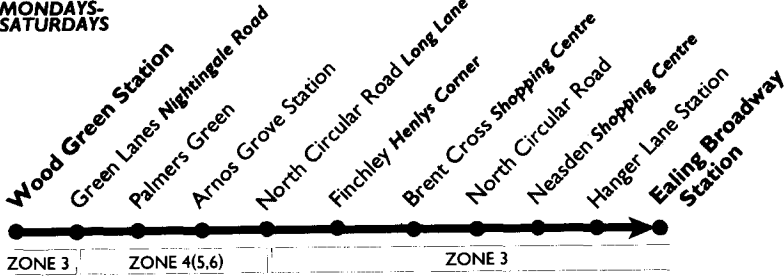

112 MONDAYS-SATURDAYS

Mondays to Fridays

Wood Green Station	0652	0708	0723	0742	0812	0827	0847	0907	0936	06	36	1406	1436
Palmers Green North Circular Road	0658	0714	0730	0750	0820	0835	0855	0915	0944	14	44	1414	1444
Arnos Grove Station	0710	0729	0744	0804	0834	0849	0909	0929	0958	18	48	1418	1448
Finchley Green Man	0645	0715	0737	0752	0812	0842	0857	0917	0937	32	02	1432	1502
Finchley Manor Cottage Tavern	0648	0719	0740	0756	0816	0846	0901	0921	0941	36	06	1436	1506
Brent Cross Shopping Centre	0654	0727	0748	0804	0824	0854	0909	0929	0948	43	13	1443	1513
Staples Corner	0657	0731	0753	0809	0829	0859	0914	0934	0952	47	17	1447	1517
Neasden Shopping Centre	0700	0716	0735	0758	0814	0834	0904	0919	0939	51	21	1451	1521
Stonebridge Park Harrow Road	0705	0723	0742	0808	0824	0844	0914	0929	0949	58	28	1458	1528
Hanger Lane Station	0710	0733	0752	0818	0834	0854	0924	0939	0956	05	35	1505	1535
Ealing Broadway Station	0721	0749	0808	0834	0850	0910	0940	0953	1010	1024	1049	1519	1549

Wood Green Station	1506	1536	1606	1636	1706	1736	1806	1834	1904	1935	1950	2005	2025	2050	2120
Palmers Green North Circular Road	1514	1544	1614	1644	1714	1744	1814	1841	1911	1941	1956	2011	2031	2056	2126
Arnos Grove Station	1518	1548	1618	1648	1718	1748	1818	1845	1915	1945	2000	2015	2035	2100	2130
Finchley Green Man	1528	1558	1628	1658	1729	1759	1829	1853	1923	1952	2007	2022	2042	2107	2137
Finchley Manor Cottage Tavern	1532	1545	1602	1632	1702	1732	1802	1832	1856	1926	1955	2010	2025	2040	2110
Finchley Henlys Corner	1536	1549	1606	1636	1706	1736	1806	1836	1859	1929	1958	2013	2028	2048	2113
Brent Cross Shopping Centre	1543	1557	1614	1644	1714	1744	1814	1843	1906	1935	2004	2019	2034	2054	2119
Staples Corner	1548	1602	1619	1649	1719	1749	1819	1848	1910	1938	2007	2022	2037	2057	2122
Neasden Shopping Centre	1553	1608	1624	1655	1725	1755	1825	1853	1915	1942	2011	2026	2041	2101	2126
Stonebridge Park Harrow Road	1601	1619	1632	1706	1736	1806	1836	1901	1922	1949	2018	2033	2048	2108	2133
Hanger Lane Station	1611	1629	1642	1716	1746	1816	1843	1908	1929	1954	2023	2038	2053	2113	2138
Ealing Broadway Station	1624	1642	1655	1729	1759	1829	1854	1919	1940	2005	2034	2104	2134	2203	2233

Saturdays