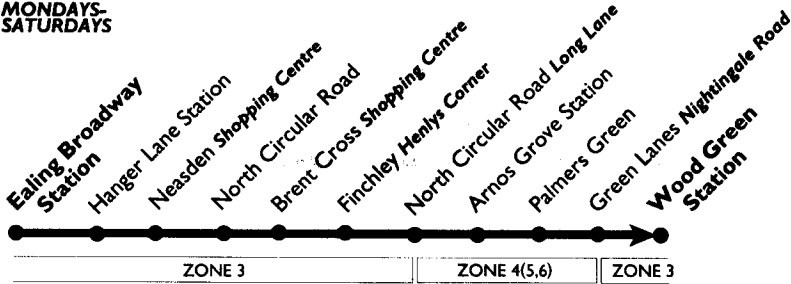

112 MONDAYS-SATURDAYS

Mondays to Fridays

Station	05:45	06:00	06:15	06:30	06:45	06:59	07:20	07:40	07:55	08:12	08:42	09:12	09:42	10:11	10:41	11:11	11:41	
Ealing Broadway Station	12:00	30 00				14:30	15:00	15:15	15:45	16:15	16:45	17:15	17:45	18:15	18:45	19:15	19:45	20:15
Hanger Lane Station	12:11	41 11				14:41	15:11	15:26	15:57	16:27	16:57	17:27	17:57	18:25	18:54	19:24	19:54	20:24
Stonebridge Park Harrow Road	12:20	50 20				14:50	15:20	15:35	16:07	16:37	17:11	17:41	18:11	18:35	19:00	19:30	19:59	20:29
Neasden Shopping Centre	12:30	00 30				15:00	15:30	15:44	16:16	16:47	17:21	17:51	18:21	18:45	19:08	19:38	20:06	20:36
Staples Corner	12:35	05 35				15:05	15:35	15:50	16:22	16:54	17:28	17:58	18:28	18:51	19:13	19:43	20:10	20:40
Brent Cross Shopping Centre	12:39	09 39				15:09	15:39	15:54	16:26	17:01	17:35	18:05	18:35	18:57	19:18	19:48	20:13	20:43
Finchley Henlys Corner	12:47	past mins.	17 47	UNTIL		15:17	15:47	16:03	16:35	17:10	17:44	18:14	18:43	19:05	19:26	19:55	20:20	20:50
Finchley Manor Cottage Tavern	12:51	each hour	21 51			15:21	15:52	16:10	16:42	17:17	17:51	18:21	18:49	19:11	19:32	19:58	20:23	20:53
Finchley Green Man	12:54	24 54				15:24	15:56	16:14	16:46	17:21	17:55	18:25	18:53	19:15	19:36	20:01	20:26	20:56
Arnos Grove Station	13:03	33 03				15:33	16:05	16:24	16:56	17:31	18:05	18:35	19:02	19:23	19:44	20:09	20:34	21:04
Palmers Green North Circular Road	13:07	37 07				15:37	16:09	16:28	17:00	17:35	18:09	18:39	19:06	19:27	19:48	20:13	20:38	21:08
Wood Green Station	13:15	45 15				15:45	16:17	16:36	17:08	17:43	18:17	18:46	19:13	19:33	19:54	20:19	20:44	21:14

Saturdays

Station	05:52	06:23	06:28	06:38	06:58	07:08	07:38	08:08	08:38	09:08	09:38	09:50	10:10	10:30	11:00	11:15	11:30	11:45
Ealing Broadway Station	12:10	12:30	12:40	13:00	13:15	13:30	13:45	14:05	14:25	15:05	15:35	16:05	16:35	17:05	17:35	18:10		
Hanger Lane Station	12:10	12:40	12:50	13:10	13:25	13:40	13:55	14:15	14:35	15:15	15:45	16:15	16:45	17:15	17:45	18:20		
Stonebridge Park Harrow Road	12:17	12:47	12:57	13:17	13:32	13:47	14:02	14:22	14:52	15:22	15:52	16:22	16:52	17:22	17:52	18:27		
Neasden Shopping Centre	12:25	12:55	13:05	13:25	13:40	13:55	14:10	14:30	15:00	15:30	16:00	16:30	17:00	17:30	18:00	18:35		
Staples Corner	12:30	13:00	13:10	13:30	13:45	14:00	14:15	14:35	15:05	15:35	16:05	16:35	17:05	17:35	18:05	18:40		
Brent Cross Shopping Centre	12:34	13:04	13:14	13:34	13:49	14:04	14:19	14:39	15:09	15:39	16:09	16:39	17:09	17:39	18:09	18:44		
Finchley Henlys Corner	12:42	13:12		13:42		14:12		14:47	15:17	15:47	16:17	16:47	17:17	17:47	18:17	18:52		
Finchley Manor Cottage Tavern	12:45	13:15		13:45		14:15		14:50	15:20	15:50	16:20	16:50	17:20	17:50	18:20	18:55		
Finchley Green Man	12:48	13:18		13:48		14:18		14:53	15:23	15:53	16:23	16:53	17:23	17:53	18:23	18:58		
Arnos Grove Station	12:58	13:28		13:58		14:28		15:03	15:33	16:03	16:33	17:03	17:33	18:03	18:33	19:07		
Palmers Green North Circular Road	13:02	13:32		14:02		14:32		15:07	15:37	16:07	16:37	17:07	17:37	18:07	18:37	19:11		
Wood Green Station	13:10	13:40		14:10		14:40		15:15	15:45	16:15	16:45	17:15	17:45	18:15	18:44	19:18