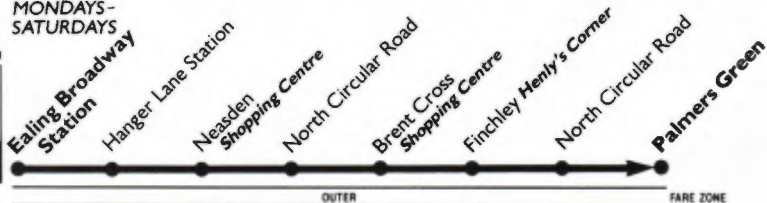

112

MONDAYS-SATURDAYS

Please have your fare ready to **PAY THE DRIVER**

Mondays to Fridays

Ealing Broadway Station	06:00	06:15	06:45	06:59	07:15	07:30	07:45	08:00	08:30	09:00	09:30	10:00	30	00	1430
Hanger Lane Station	06:00	06:10	06:25	06:40	06:55	07:25	07:40	07:55	08:12	08:42	09:12	10:11	41	11	1441
Stonebridge Park Harrow Road	06:05	06:15	06:30	06:45	07:00	07:04	07:30	07:46	08:01	08:21	08:51	09:21	09:51	10:20	1450
Neasden Shopping Centre	06:12	06:22	06:37	06:52	07:07	07:11	07:40	07:56	08:11	08:31	09:01	09:31	10:01	10:30	1460
Staples Corner	06:15	06:25	06:40	06:55	07:10	07:14	07:45	08:01	08:16	08:36	09:06	09:36	10:06	10:35	1470
Brent Cross Shopping Centre	06:19	06:29	06:44	06:59	07:14	07:18	07:49	08:05	08:20	08:40	09:10	09:40	10:10	10:39	1480
Brent Bridge Golders Green Road	06:23	06:33	06:48	07:03	07:18	07:22	07:53	08:09	08:24	08:44	09:14	09:44	10:14	10:43	1490
Finchley Henlys Corner	06:26	06:36	06:51	07:06	07:21	07:25	07:57	08:13	08:28	08:48	09:18	09:48	10:18	10:47	1500
Finchley Manor Cottage Tavern	06:29	06:39	06:55	07:09	07:24	07:28	08:01	08:17	08:32	08:52	09:22	09:52	10:22	10:51	1510
Finchley Green Man	06:42	06:57	07:12	07:27	07:42	07:46	08:24	08:39	08:55	09:15	09:55	10:25	10:54	11:24	1524
Bounds Green Road	06:47	07:02	07:17	07:32	07:47	07:51	08:09	08:25	08:40	09:00	09:30	10:00	10:30	10:59	1529
Palmers Green Green Lanes	06:52	07:07	07:22	07:37	07:52	07:56	08:14	08:30	08:45	09:05	09:35	10:05	10:35	11:04	1534

Saturdays

Ealing Broadway Station	06:30	06:50	07:00	07:30	08:00	08:30	09:00	09:30	09:50	10:10	10:30	11:00	11:15	11:30	11:45	12:00
Hanger Lane Station	06:52	06:28	06:38	06:58	07:08	07:38	08:08	08:38	09:08	09:28	10:00	10:20	10:40	11:10	11:25	11:40
Stonebridge Park Harrow Road	06:55	06:34	06:44	07:04	07:14	07:44	08:14	08:44	09:14	09:44	10:07	10:27	10:47	11:17	11:32	11:47
Neasden Shopping Centre	06:58	06:41	06:51	07:11	07:21	07:51	08:21	08:51	09:21	09:51	10:15	10:35	10:55	11:25	11:40	11:55
Staples Corner	06:01	06:46	06:56	07:16	07:26	07:56	08:26	08:56	09:26	09:56	10:20	10:40	11:00	11:30	11:45	12:00
Brent Cross Shopping Centre	06:04	06:49	06:59	07:19	07:29	07:59	08:29	08:59	09:29	10:00	10:24	10:44	11:04	11:34	11:49	12:04
Brent Bridge Golders Green Road	06:08	06:53	07:03	07:23	07:33	08:03	08:33	09:03	09:33	10:04	10:28	10:48	11:08	11:38	11:53	12:08
Finchley Henlys Corner	06:12	06:57	07:07	07:27	07:37	08:07	08:37	09:07	09:37	10:08	10:32	10:52	11:12	11:42	11:57	12:12
Finchley Manor Cottage Tavern	06:15	07:00	07:10	07:30	07:40	08:10	08:40	09:10	09:40	10:11	10:35	10:55	11:15	11:45	12:00	12:15
Finchley Green Man	06:28	07:13	07:23	07:43	07:53	08:23	08:53	09:13	09:43	10:14	10:38	10:58	11:18	11:48	12:03	12:18
Bounds Green Road	06:33	07:19	07:29	07:49	07:59	08:29	08:59	09:19	09:49	10:20	10:44	11:04	11:24	11:54	12:09	12:24
Palmers Green Green Lanes	06:38	07:24	07:34	07:54	08:24	08:54	09:24	09:54	10:25	10:49	11:09	11:29	11:59	12:14	12:29	12:59

No service on Sundays or Public Holidays

A London Transport service — operated by Atlas Bus.