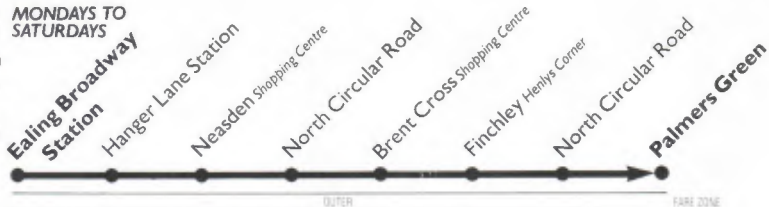

112

MONDAYS TO SATURDAYS

Pay as you enter bus, please have your fare ready.

Mondays to Fridays

Ealing Broadway Station	06:45	07:13	07:25	07:35	08:03	08:25	08:50	09:20	09:41	09:50	10:20	10:29	10:50	11:20
Hanger Lane Station	06:54	07:23	07:35	07:47	07:59	08:15	08:37	09:02	09:32	09:41	10:01	10:31	10:40	11:01
Stonebridge Park Harrow Road	06:59	07:28	07:40	07:56	08:08	08:24	08:46	09:11	09:41	09:50	10:10	10:40	10:49	11:10
Neasden Shopping Centre	G	G	G	07:06	07:36	07:50	08:06	08:18	08:34	08:56	09:21	09:51	10:00	10:20
Staples Corner	06:15a	06:20a	06:47a	07:10	07:40	07:55	08:11	08:23	08:39	09:01	09:26	09:56	10:05	10:25
Brent Cross Shopping Centre	06:19	06:24	06:51	07:14	07:44	07:59	08:15	08:27	08:43	09:05	09:30	10:00	G	10:29
Brent Bridge Golders Green Road	06:23	06:28	06:55	07:18	07:48	08:03	08:19	08:31	08:47	09:09	09:34	10:04	....	10:33
Finchley Hennis Corner	06:26	06:31	06:58	07:21	07:52	08:07	08:23	08:35	08:51	09:13	09:38	10:08	....	10:37
Finchley Manor Cottage Tavern	06:29	06:34	07:01	07:24	07:56	08:11	08:27	08:39	08:55	09:17	09:42	10:12	....	10:41
Finchley Green Man	06:32	07:04	07:37	07:59	08:14	08:30	....	08:58	09:20	09:45	10:15	....	10:44	11:14
Bounds Green Road	06:37	07:09	07:42	08:04	08:19	08:35	....	09:03	09:25	09:50	10:20	....	10:49	11:19
Palmers Green Green Lanes	06:42	07:14	07:37	08:09	08:24	08:40	....	09:08	09:30	09:55	10:25	....	10:54	11:24

Ealing Broadway Station	11:50	12:20	12:50	13:20	13:50	14:20	....	14:50	....	15:20	15:50	16:20	16:44	17:14
Hanger Lane Station	12:01	12:31	13:01	13:31	14:01	14:20	....	15:01	....	15:31	16:02	16:32	16:56	17:26
Stonebridge Park Harrow Road	12:10	12:40	13:10	13:40	14:10	14:20	....	15:10	....	15:40	16:12	16:42	17:10	17:40
Neasden Shopping Centre	12:20	12:50	13:20	13:50	14:20	14:50	G	15:20	G	15:49	16:21	16:52	17:20	17:50
Staples Corner	12:25	12:55	13:25	13:55	14:25	14:55	15:15a	15:25	15:44a	15:55	16:27	16:59	17:27	17:57
Brent Cross Shopping Centre	12:29	12:59	13:29	13:59	14:29	14:59	15:19	15:29	15:48	15:59	16:31	17:06	17:34	18:04
Brent Bridge Golders Green Road	12:33	13:03	13:33	14:03	14:33	15:03	15:23	15:33	15:53	16:04	16:36	17:11	17:39	18:09
Finchley Hennis Corner	12:37	13:07	13:37	14:07	14:37	15:07	15:27	15:37	15:57	16:08	16:40	17:15	17:43	18:13
Finchley Manor Cottage Tavern	12:41	13:11	13:41	14:11	14:41	15:11	15:31	15:42	16:02	16:15	16:47	17:22	17:50	18:20
Finchley Green Man	12:44	13:14	13:44	14:14	14:44	15:14	....	15:46	16:06	16:19	16:51	17:26	17:54	18:24
Bounds Green Road	12:49	13:19	13:49	14:19	14:49	15:19	....	15:51	16:11	16:25	16:57	17:32	18:00	18:30
Palmers Green Green Lanes	12:54	13:24	13:54	14:24	14:54	15:24	....	15:57	16:17	16:31	17:03	17:38	18:06	18:36