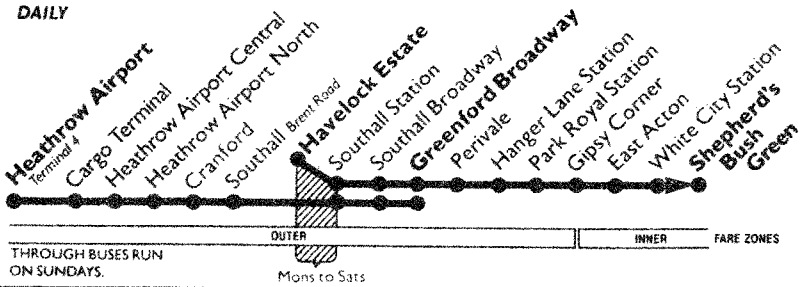

Please have your fare ready to **PAY THE DRIVER**

THROUGH BUSES RUN ON SUNDAYS.

OUTER

INNER

FARE ZONES

Mondays to Fridays