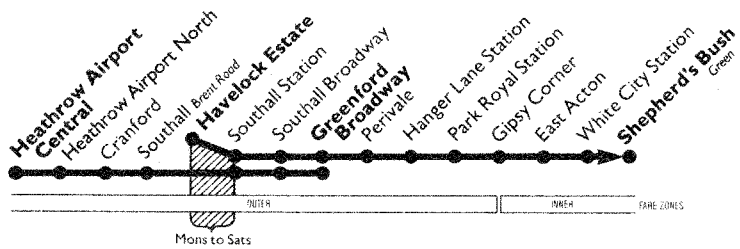

Pay as you enter bus, please have your fare ready.

Mondays to Fridays

NOTE Between Greenford Red Lion and Shepherds Bush buses run every 10 minutes during peak hours.

Heathrow Airport Central	0537	0607	0637	0703	0721	0739
Heathrow Airport North	0542	0612	0642	0708	0726	0744
Harington Corner	0545	0615	0645	0711	0729	0747
Cranford Berkeley Arms	0549	0619	0649	0715	0733	0752
Southall Brent Road	0554	0624	0654	0720	0739	0758
Havelock Estate Hilary Road	↓	↓	↓	0703	0720	0749
Southall King Street	C	0557	0610	C	0627	0644
Southall Town Hall	0515	0602	0615	0625	0632	0641
Greenford Red Lion	0456	0527	0556	0614	0627	0642
Perveale Bideford Avenue	0503	0534	0603	0634	0644	0654
Hanger Lane Station	0507	0538	0607	0638	0648	0658
North Acton Gypsy Corner	0512	0543	0612	0643	0653	0703
East Acton Oak Tree	0515	0546	0615	0646	0656	0706
White City Station	0519	0550	0619	0650	0700	0710
Shepherds Bush Green	0525	0556	0625	0656	0706	0716
Heathrow Airport Central	0800	0821	0841	0902	0922	0945
Heathrow Airport North	0805	0826	0846	0907	0927	0950
Harington Corner	0808	0829	0849	0910	0930	0953
Cranford Berkeley Arms	0813	0834	0854	0915	0935	0957
Southall Brent Road	0819	0840	0900	0921	0941	1003
Havelock Estate Hilary Road	0809	↓	0828	↓	0848	↓
Southall King Street	0814	0824	0834	0845	0854	0905
Southall Town Hall	0820	0830	0840	0851	0900	0911
Greenford Red Lion	0825	0845	0855	0906	0915	0926
Perveale Bideford Avenue	0846	0906	0906	0916	0926	0937
Hanger Lane Station	0854	0914	0934	0955	1011	1029
North Acton Gypsy Corner	0906	0926	0945	1003	1019	1035
East Acton Oak Tree	0913	0933	0949	1007	1023	1039
White City Station	0921	0941	0957	1014	1030	1046
Shepherds Bush Green	0928	0948	1003	1020	1036	1052
Heathrow Airport Central	1049	1054	1101	1107	1113	1119
Heathrow Airport North	1054	1104	1110	1116	1122	1128
Harington Corner	1057	1107	1113	1119	1125	1131
Cranford Berkeley Arms	1101	1111	1117	1123	1129	1135
Southall Brent Road	1107	1117	1123	1129	1135	1141
Havelock Estate Hilary Road	1053	↓	Then	↓	08	23
Southall King Street	1058	1111	these	13	28	31
Southall Town Hall	1104	1117	mins.	19	34	37
Greenford Red Lion	1117	1130	past	47	50	02
Perveale Bideford Avenue	1124	1137	each	39	54	09
Hanger Lane Station	1129	1142	hour	44	59	14
North Acton Gypsy Corner	1135	1148	50	05	20	35
East Acton Oak Tree	1139	1152	54	09	24	39
White City Station	1146	1159	01	16	31	46
Shepherds Bush Green	1152	1205	07	22	37	52
Heathrow Airport Central	1604	1611	1618	1624	1631	1638
Heathrow Airport North	1611	1618	1624	1631	1638	1645
Harington Corner	1614	1621	1628	1634	1641	1648
Cranford Berkeley Arms	1619	1626	1633	1639	1646	1653
Southall Brent Road	1625	1632	1639	1645	1652	1659
Havelock Estate Hilary Road	1617	↓	1637	↓	1657	↓
Southall King Street	C	1623	1629	1643	1649	1703
Southall Town Hall	1620	1630	1636	1650	1656	1710
Greenford Red Lion	1633	1643	1649	1703	1709	1723
Perveale Bideford Avenue	1641	1651	1711	1731	1751	1811
Hanger Lane Station	1646	1656	1716	1736	1756	1816
North Acton Gypsy Corner	1652	1702	1722	1742	1802	1822
East Acton Oak Tree	1656	1706	1726	1746	1806	1826
White City Station	1703	1713	1733	1753	1813	1833
Shepherds Bush Green	1711	1721	1741	1801	1821	1841
Heathrow Airport Central	1905	1910	1913	1917	1922	1927
Heathrow Airport North	1910	1915	1918	1922	1927	1932
Harington Corner	1913	1918	1921	1925	1929	1933
Cranford Berkeley Arms	1917	1922	1925	1929	1933	1937
Southall Brent Road	1922	1927	1930	1934	1938	1942
Havelock Estate Hilary Road	1910	↓	1938	↓	1958	↓
Southall King Street	1915	1925	1941	at these	55	11
Southall Town Hall	1920	1930	1946	mins.	00	16
Greenford Red Lion	1932	1942	1958	past	12	28
Perveale Bideford Avenue	1939	1949	2005	each	35	05
Hanger Lane Station	1943	1953	2009	hour	40	14
North Acton Gypsy Corner	1948	1958	2014	44	14	14
East Acton Oak Tree	1951	2001	2017	47	17	17
White City Station	1955	2005	2021	51	21	21
Shepherds Bush Green	2001	2011	2027	57	27	27