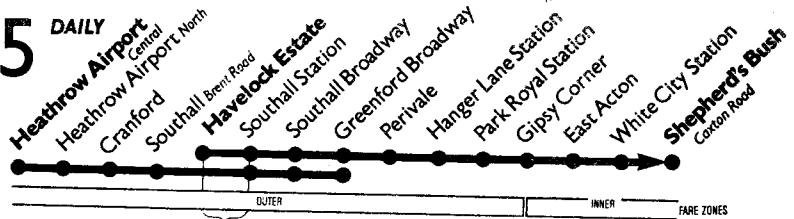

105 DAILY

Mondays to Saturdays only

Through buses run on Sundays

Mondays to Fridays

NOTE: Between Greenford Red Lion and Shepherd's Bush Green buses run every 10 minutes during peak hours.