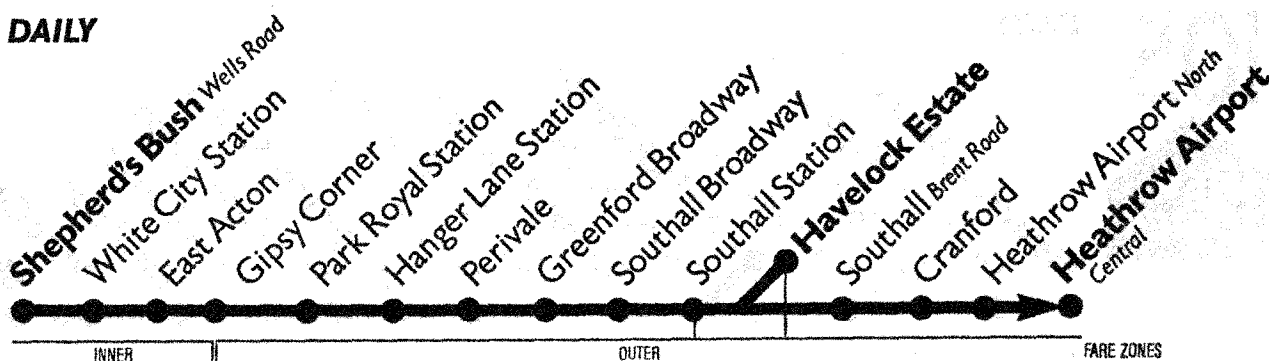

B—Continues to East Acton Du Cane Road.

Note—This timetable is published as a guide to the general level of service, and timings are in many cases approximate. Every effort is made to maintain the scheduled service but this may from time to time be impossible owing to circumstances beyond London Transport's control. At Christmas, New Year, Easter, May Day, and Spring and Summer holiday weekends, some services have special timetables and some do not run at all. See notices on buses.

105

DAILY

NEW ZONES

Mondays to Saturdays only

Mondays to Fridays

Shepherds Bush Wells Road	0530	0608	0625	...	0643	...	0700	0710	0718	...	0730
White City Station	0536	0614	0631	...	0649	...	0706	0716	0724	...	0736
North Acton Gipsy Corner	0543	0621	0638	...	0656	...	0713	0723	0731	0738	0744
Hanger Lane Station	0548	0626	0643	...	0701	...	0718	0728	0738	0746	0751
Perivale Myllett Arms	0553	0631	0648	...	0706	...	0724	0734	0744	0752	0757
Greenford Broadway	0559	G	G	G	0637	0654	G	0712	G	0730	0740	0750	0758	0804
Southall Town Hall	0504	0534	0549	0604	0609	0624	0631	0644	0647	0704	0712	0722	0732	0741	0751	0801	0809	...
Southall King Street	0509	0539	0554	0609	0614	0629	0636	0649	0652	0709	0717	0727	0737	0746	0756	0806	0814	...
Havelock Estate Hillary Road	0618	...	0640	...	0656	...	0721	...	0741	...	0800	...	0818	...
Southall Brent Road	0512	0542	0558	0612	...	0632	...	0652	...	0712	...	0730	...	0750	...	0810
Cranford High Street/Bath Road	0518	0548	...	0618	...	0638	...	0658	...	0718	...	0736	...	0756	...	0816
Heathrow Airport North	0523	0553	...	0623	...	0643	...	0703	...	0723	...	0743	...	0803	...	0823
Heathrow Airport Central	0526	0556	...	0626	...	0646	...	0706	...	0726	...	0746	...	0806	...	0826