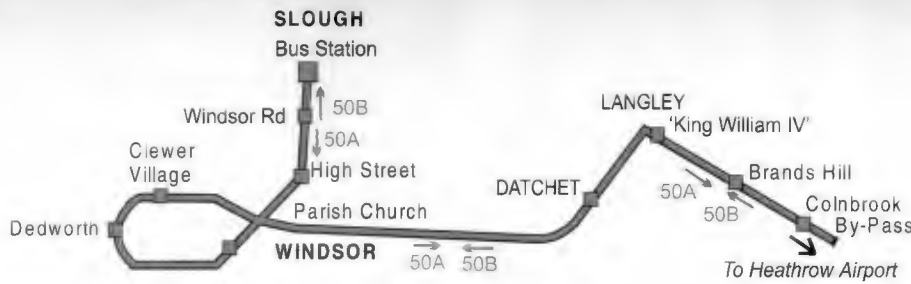

Slough - Windsor (Local Service) - Heathrow Airport

BUS TIMETABLES 2003 4143 50A

Daytime Frequency = every 30 minutes

Also showing evening journeys on service 90A. Journeys between Windsor & Heathrow operate under contract to the Royal Borough of Windsor & Maidenhead.

Routes:

50A (Windsor Section): Slough Bus Station, Windsor Road, Windsor Relief Road, Windsor High Street, Peascod Street, Clewer, Ruddlesway, Clewer Village, Windsor Parish Church

50A (Heathrow Section): Windsor, Datchet, Ditton Road, Majors Farm Road, Riding Court Road, Ditton Road, London Road (Langley), Colnbrook By-Pass, Heathrow Airport.

50B (Heathrow Section): Heathrow, Colnbrook By-Pass, London Road (Langley), Ditton Road, Riding Court road, Majors Farm Road, Ditton Road, Datchet, Windsor.

For further details of service 90A please see page 38.