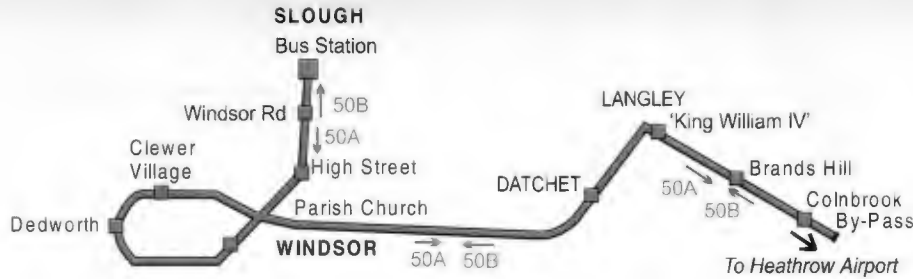

Heathrow Airport - Windsor (Local Service) - Slough

Daytime Frequency = every 30 minutes

Also showing evening journeys on service 90A. Journeys between Windsor & Heathrow operate under contract to the Royal Borough of Windsor & Maidenhead.

Days of week	Mondays to Fridays																		
Service no	50B	50A	50B	50A	50B	50B	50B	50B	50B	50B	50B	50B	50B	50B	50A	50B			
HEATHROW Airport Central	....	0550	....	0620	0700	0730	0803	0833	03	33	1603	1635	1710	1740	....	1803			
Compass Centre	....	0556	....	0626	0706	0736	0809	0839	09	39	1609	1641	1716	1746	....	1809			
Colnbrook, London Rd/Brands Hill	....	0601	....	0631	0711	0741	0814	0844	14	44	1614	1646	1721	1751	....	1814			
Datchet Green	....	0611	....	0641	0721	0751	0824	0854	24	54	1624	1656	1731	1801	....	1824			
WINDSOR, High St/Barclays Bank ⇌	....	0619	....	0649	0729	0759	0832	0902	then	32	02	1632	1704	1739	1809	1820	1832		
Windsor, Peascod St, bottom	....	0623	....	0653	0733	0803	0836	0906	at	36	06	1636	1708	1743	1813	1823	1836		
Clewer Village	0616	....	0646	....	0744	0814	0847	0917	mins.	47	17	until	1647	1719	1754	1824	....	1847	
Clewer, Three Elms	....	0632	....	0702	....	....	....	....	....	....	....	....	....	....	....	....	....	1832	....
Dedworth, Ruddlesway	0625	0642	0655	0712	0753	0823	0856	0926	past	56	26	1656	1728	1803	1833	1842	1856	....	
Clewer, Three Elms	0633	....	0703	....	0801	0831	0904	0934	each	04	34	1704	1736	1811	1841	....	1904	....	
Clewer Village	....	0650	....	0720	....	....	....	....	....	....	....	....	....	....	....	....	....	1850	....
WINDSOR, Parish Church	0642	0701	0712	0731	0810	0840	0913	0943	hour	13	43	1713	1745	1820	1850	1859	1913	....	
Chalvey, McDonald's	0654	TH	0723	TH	0821	0851	0924	0954	....	24	54	1724	1756	1831	1901	1910	1924	....	
SLOUGH, Bus Station ⇌	0657	....	0727	....	0825	0855	0928	0958	....	28	58	1728	1800	1835	1905	1920	1928	....	

Service no	90A	90A	90A	90A	90A
Notes					FH
HEATHROW Airport Central	1850	1950	2050	2150	....
Compass Centre	1856	1956	2056	2156	....
Colnbrook, London Rd/Brands Hill	1901	2001	2101	2201	....
Datchet Green	SD	SD	SD	SD	....
WINDSOR, Peascod St, bottom	1935	2035	2135	2235	2305
Clewer, Three Elms	1941	2041	2141	2241	2311
Dedworth, Ruddlesway	1949	2049	2149	2249	2319
Clewer Village	1956	2056	2156	2256	2326
WINDSOR, Parish Church	2003	2103	2203	....	....
Chalvey, McDonald's	D	D	D	2302	2332
SLOUGH, Bus Station ⇌	2020	2120	2220	2305	2335
Notes	TH	TH	TH		

Codes:

- D: Via Datchet
- FH: From Heathrow Airport as service 95, dep. 2220
- SD: Via Slough and Datchet
- TH: To Heathrow Airport